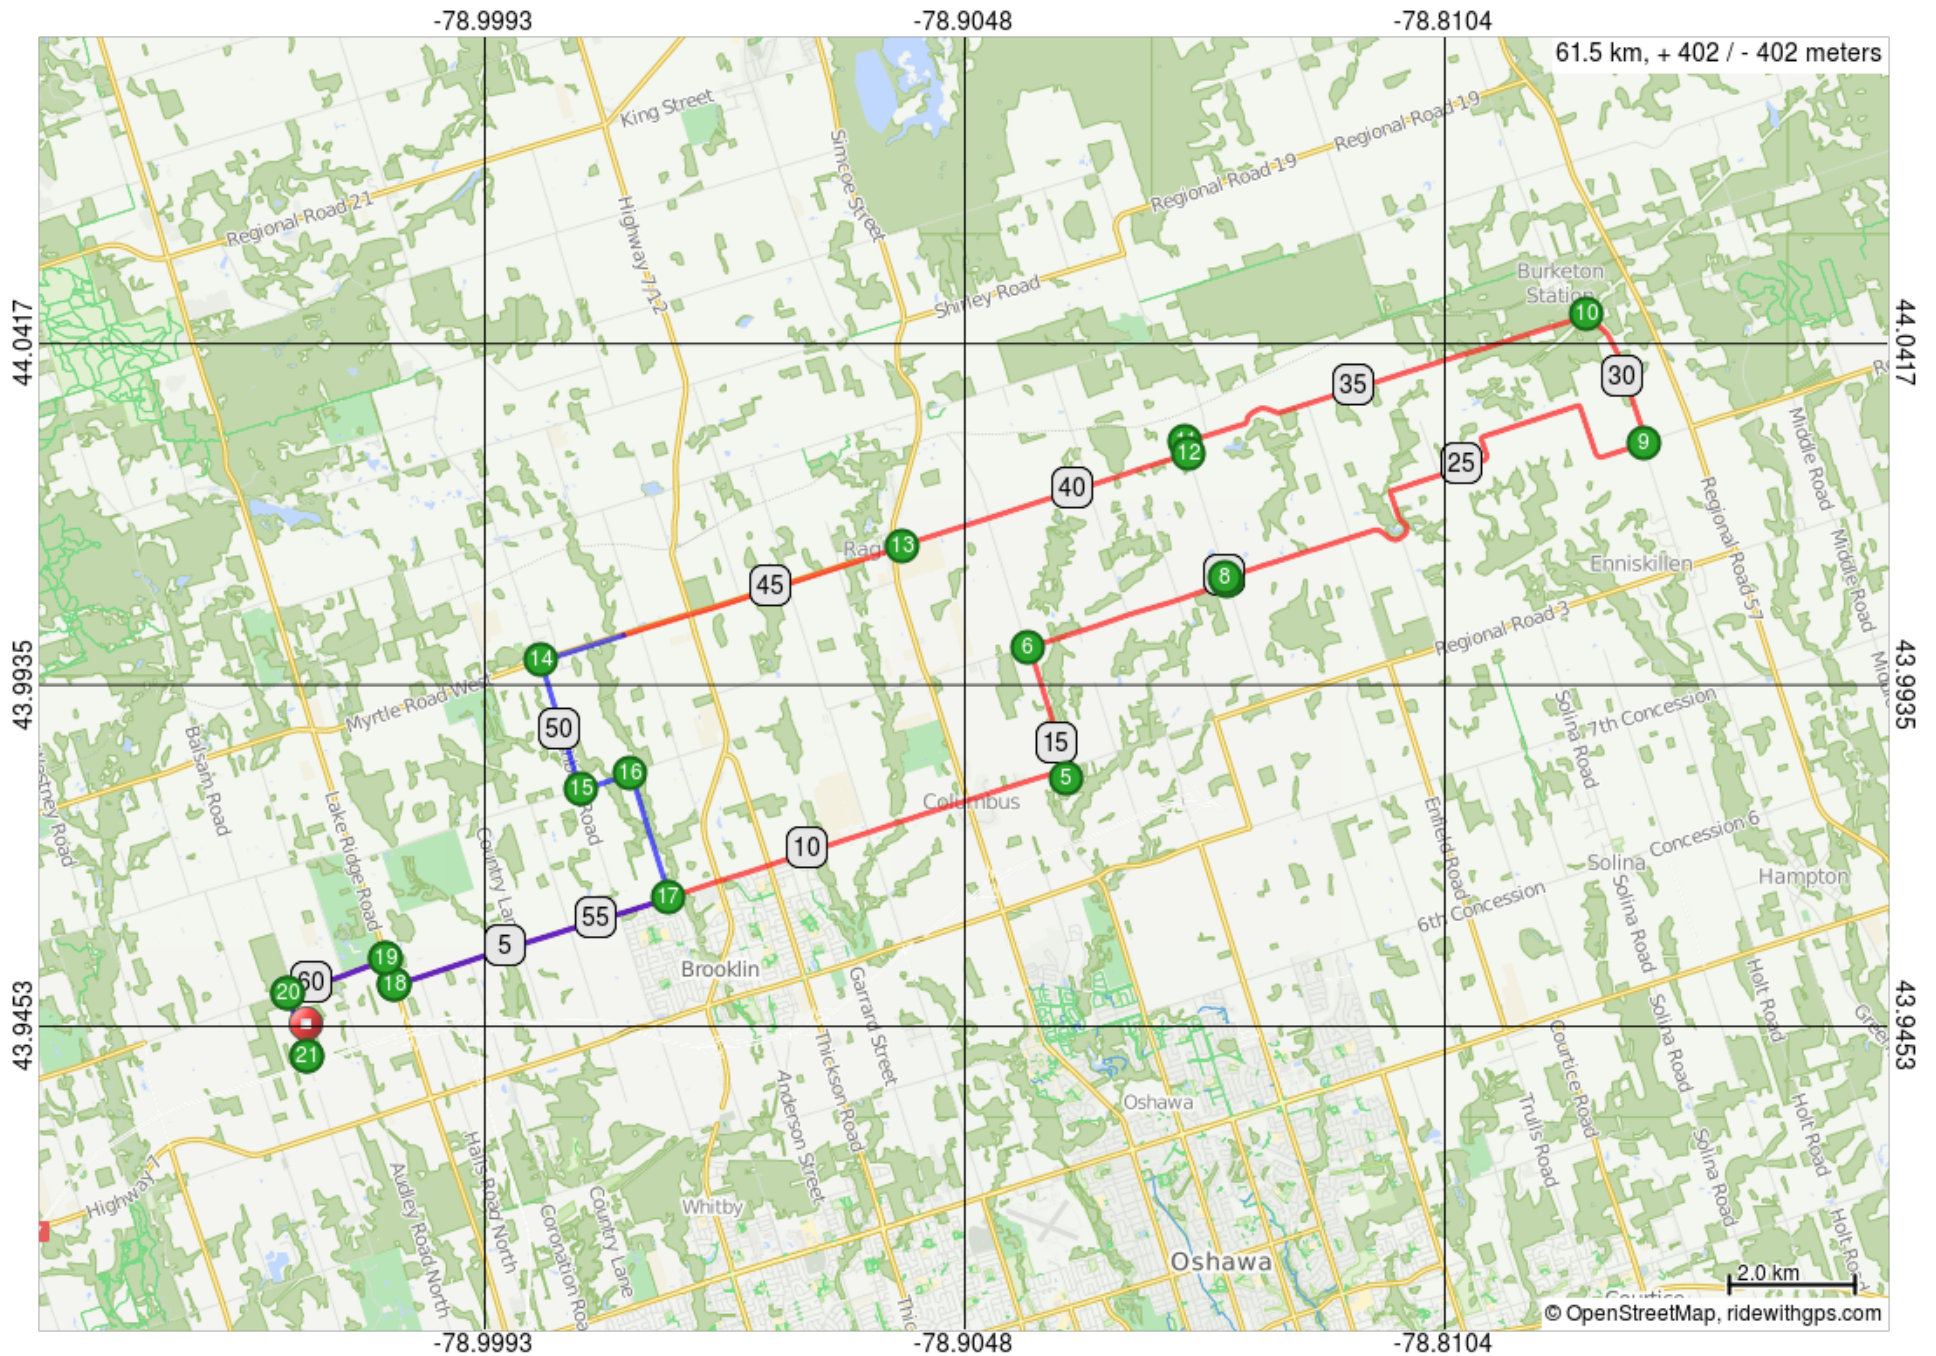

61 km Mirriam's - White Feather

61 km Mirriam's - White Feather

0.0	🚩	Start of route	1.0
1.0	→	R onto Concession Rd 7	1.7
2.7	→	R onto Lake Ridge Rd	0.4
3.1	←	L onto Columbus Rd	11.2
14.3	←	L onto Ritson Rd	2.3
16.6	→	R onto Howden Rd	3.3
19.9	←	L onto Townline Rd	0.1
20.0	→	R onto Concession Rd 9	8.9
28.9	←	L onto Old Scugog Rd	2.3
31.2	←	L onto Concession Rd 10	6.7
37.9	←	Concession Rd 10 turns slightly L and becomes Townline Rd	0.2
38.1	→	R onto Raglan Rd	4.7
42.9	🏠	Break at White Feather, continue west on Raglan Rd after	6.0
48.8	←	L onto Ashburn Rd	2.1
51.0	←	L onto Brawley Rd	0.8
51.8	→	R onto Cedarbrook Trail	2.0
53.8	→	R onto Columbus Rd	4.5
58.4	→	R onto Lake Ridge Rd	0.4
58.8	←	L onto Concession Rd 7	1.7
60.5	←	L onto Balsam Rd/Sideline 4	1.0
61.5	🚩	End of route	0.0

61.5 kilometers. +477/-472 meters