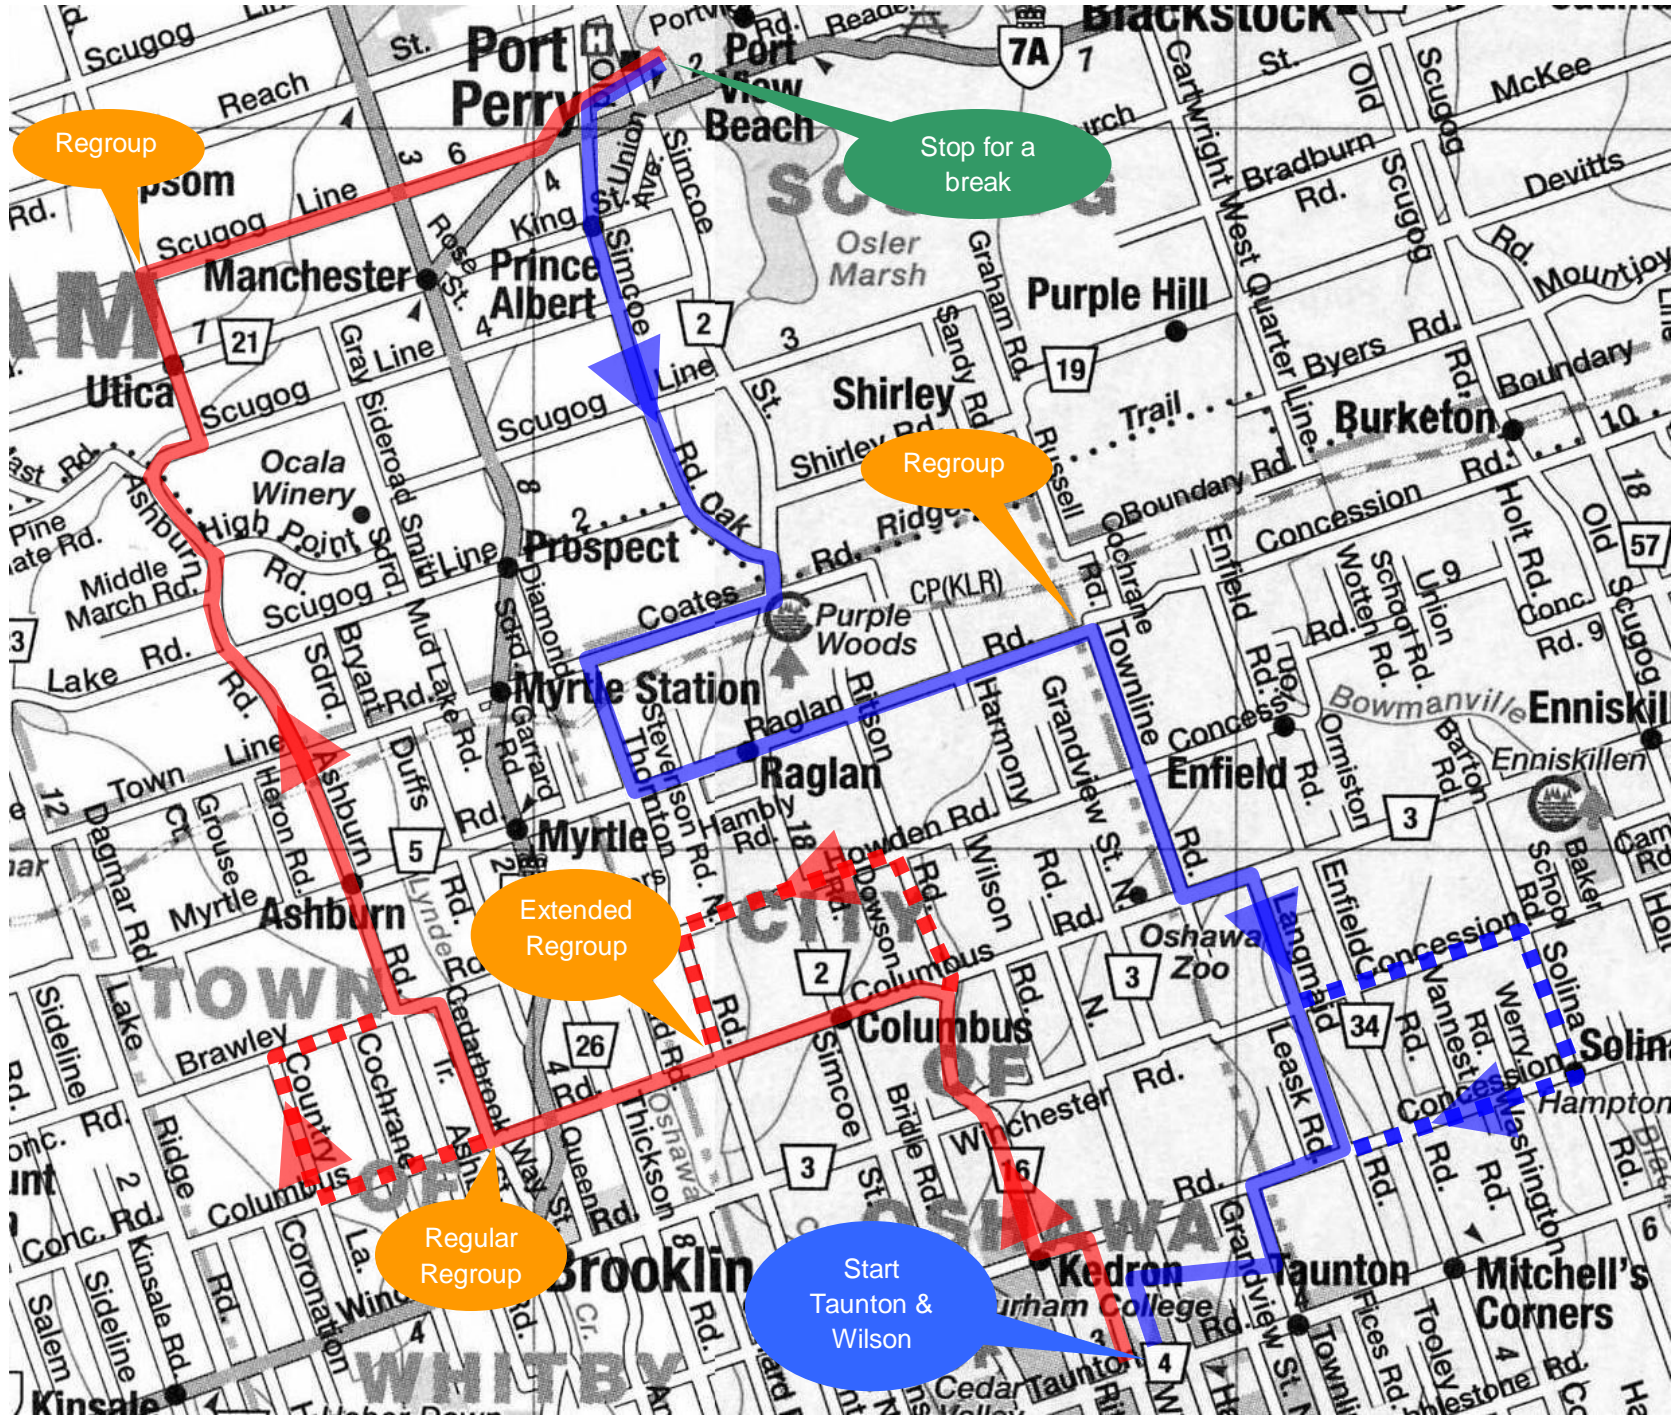

Port Perry Pedaler 72-85K

Port Perry Pedaler 85k

km	turn	road
Meet at Sobeys Plaza Taunton and Wilson		
0		Head north on Wilson Rd
1.9	←┤	Conlin Rd E
2.7	┤→	Ritson Rd N
8.9	←┤	Howden Rd E
12.2	┤↙	Thornton Rd
14.2	┤→	Columbus Rd W(regroup)
20.0	┤→	Country Ln
22.0	┤→	Brawley Rd W
23.7	←┤	Ashburn Rd
32.8	←┤	Marsh Hill Rd
35.8	┤→	Scugog Line 6(regroup)
41.7	↖	Queen St
43.4	┤→	Water St
Stop at the park for a break and a snack		

km	turn	road
43.5		Mary St
43.8	┤→	John St
44.1	←┤	Queen St
44.9	←┤	Old Simcoe Rd
52.0	┤→	Simcoe St
52.7	┤→	Coates Rd W
55.5	←┤	Thornton Rd
57.4	←┤	Raglan Rd W
64.0	┤→	Townline Rd(regroup)
68.1	←┤	Reg. Rd. 3
69.4	┤→	Langmaid
71.4	←┤	Con. Rd. 7
74.6	┤→	Solina Rd
76.7	┤→	Con. Rd. 6
81.2	←┤	Townline Rd
82.5	┤→	Coldstream Dr
84.7	←┤	Clearbrook Dr
85.6		Back at Sobeys

Port Perry Pedaler regular 72k

km	turn	road	km	turn	road
Meet at Sobeys Plaza Taunton and Wilson			36.1		Mary St
0		Head north on Wilson Rd	36.4	→	John St
1.9	←	Conlin Rd E	36.6	←	Queen St
2.7	→	Ritson Rd N	39.3	←	Old Simcoe Rd
6.7	←	Columbus Rd W	44.6	→	Simcoe St
13.4	→	Cedarbrook Trail(regroup)	45.3	→	Coates Rd W
15.4	←	Brawley Rd W	48.0	←	Thornton Rd
16.3	→	Ashburn Rd	50.0	←	Raglan Rd W
25.4	←	Marsh Hill Rd	56.6	→	Townline Rd(regroup)
28.3	→	Scugog Line 6(regroup)	60.7	←	Reg.Rd. 3
34.3	↖	Queen St	62.0	→	Langmaid Rd
36	→	Water St	66.1	→	Con. Rd. 6
Stop at the park for a break and a snack			67.3	←	Townline Rd
			68.7	→	Coldstream Dr
			70.9	←	Clearbrook Dr
			71.6		Back at Sobeys