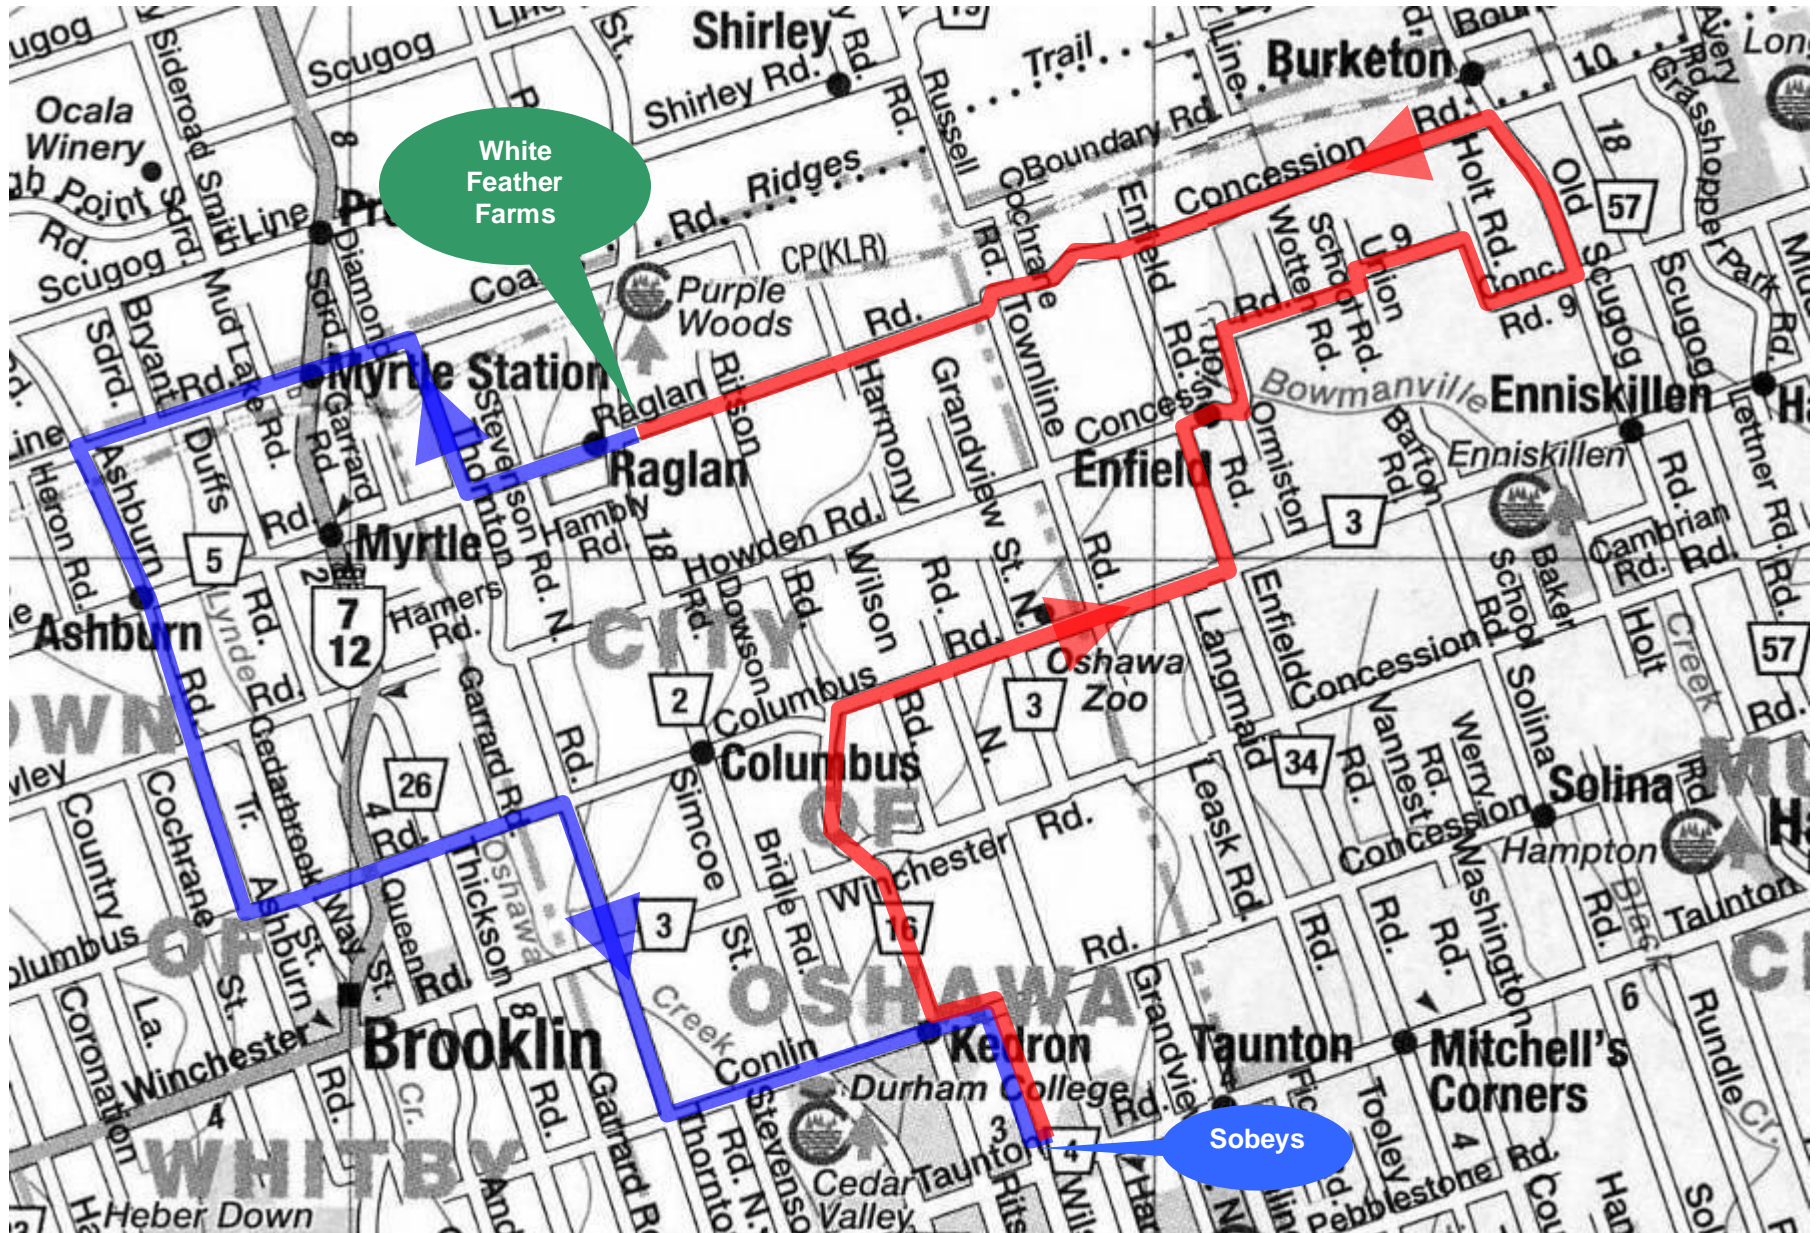

Rose's Ramble 2013-61k

Regroup as needed

For RWGPS map and gps files click [here](#)

61k Rose's Ramble 2013

0.0	▀	Start of route	0.2
0.2	→	R onto Wilson Rd	1.9
2.1	←	L onto Conlin Rd	0.8
2.9	→	R onto Ritson Rd	4.2
7.1	→	R onto Columbus Rd	2.4
9.5	↑	Continue onto RegRd 3	2.9
12.3	←	L onto Enfield Rd	2.1
14.4	→	R onto ConRd 9	6.9
21.4	←	L onto Old Scugog Rd	2.3
23.6	←	L onto ConRd 10	6.7
30.3	←	Townline Rd N	0.2
30.5	→	R onto Raglan Rd	4.7
35.2	☁	FUEL STOP at White Feather Farms	0.1
35.3	↑	Continue east on Raglan Rd after break	1.8
37.1	→	R onto Thornton Rd	1.9
39.1	←	L onto Coates Rd	4.1
43.2	←	L onto Ashburn Rd	6.1
49.3	←	L onto Columbus Rd	4.1
53.5	→	R onto Thornton Rd	4.0
57.5	←	L onto Conlin Rd	4.1
61.6	→	R onto Wilson Rd	2.1
63.7	▀	End of route	0.0

63.7 kilometers. +500/-500 meters