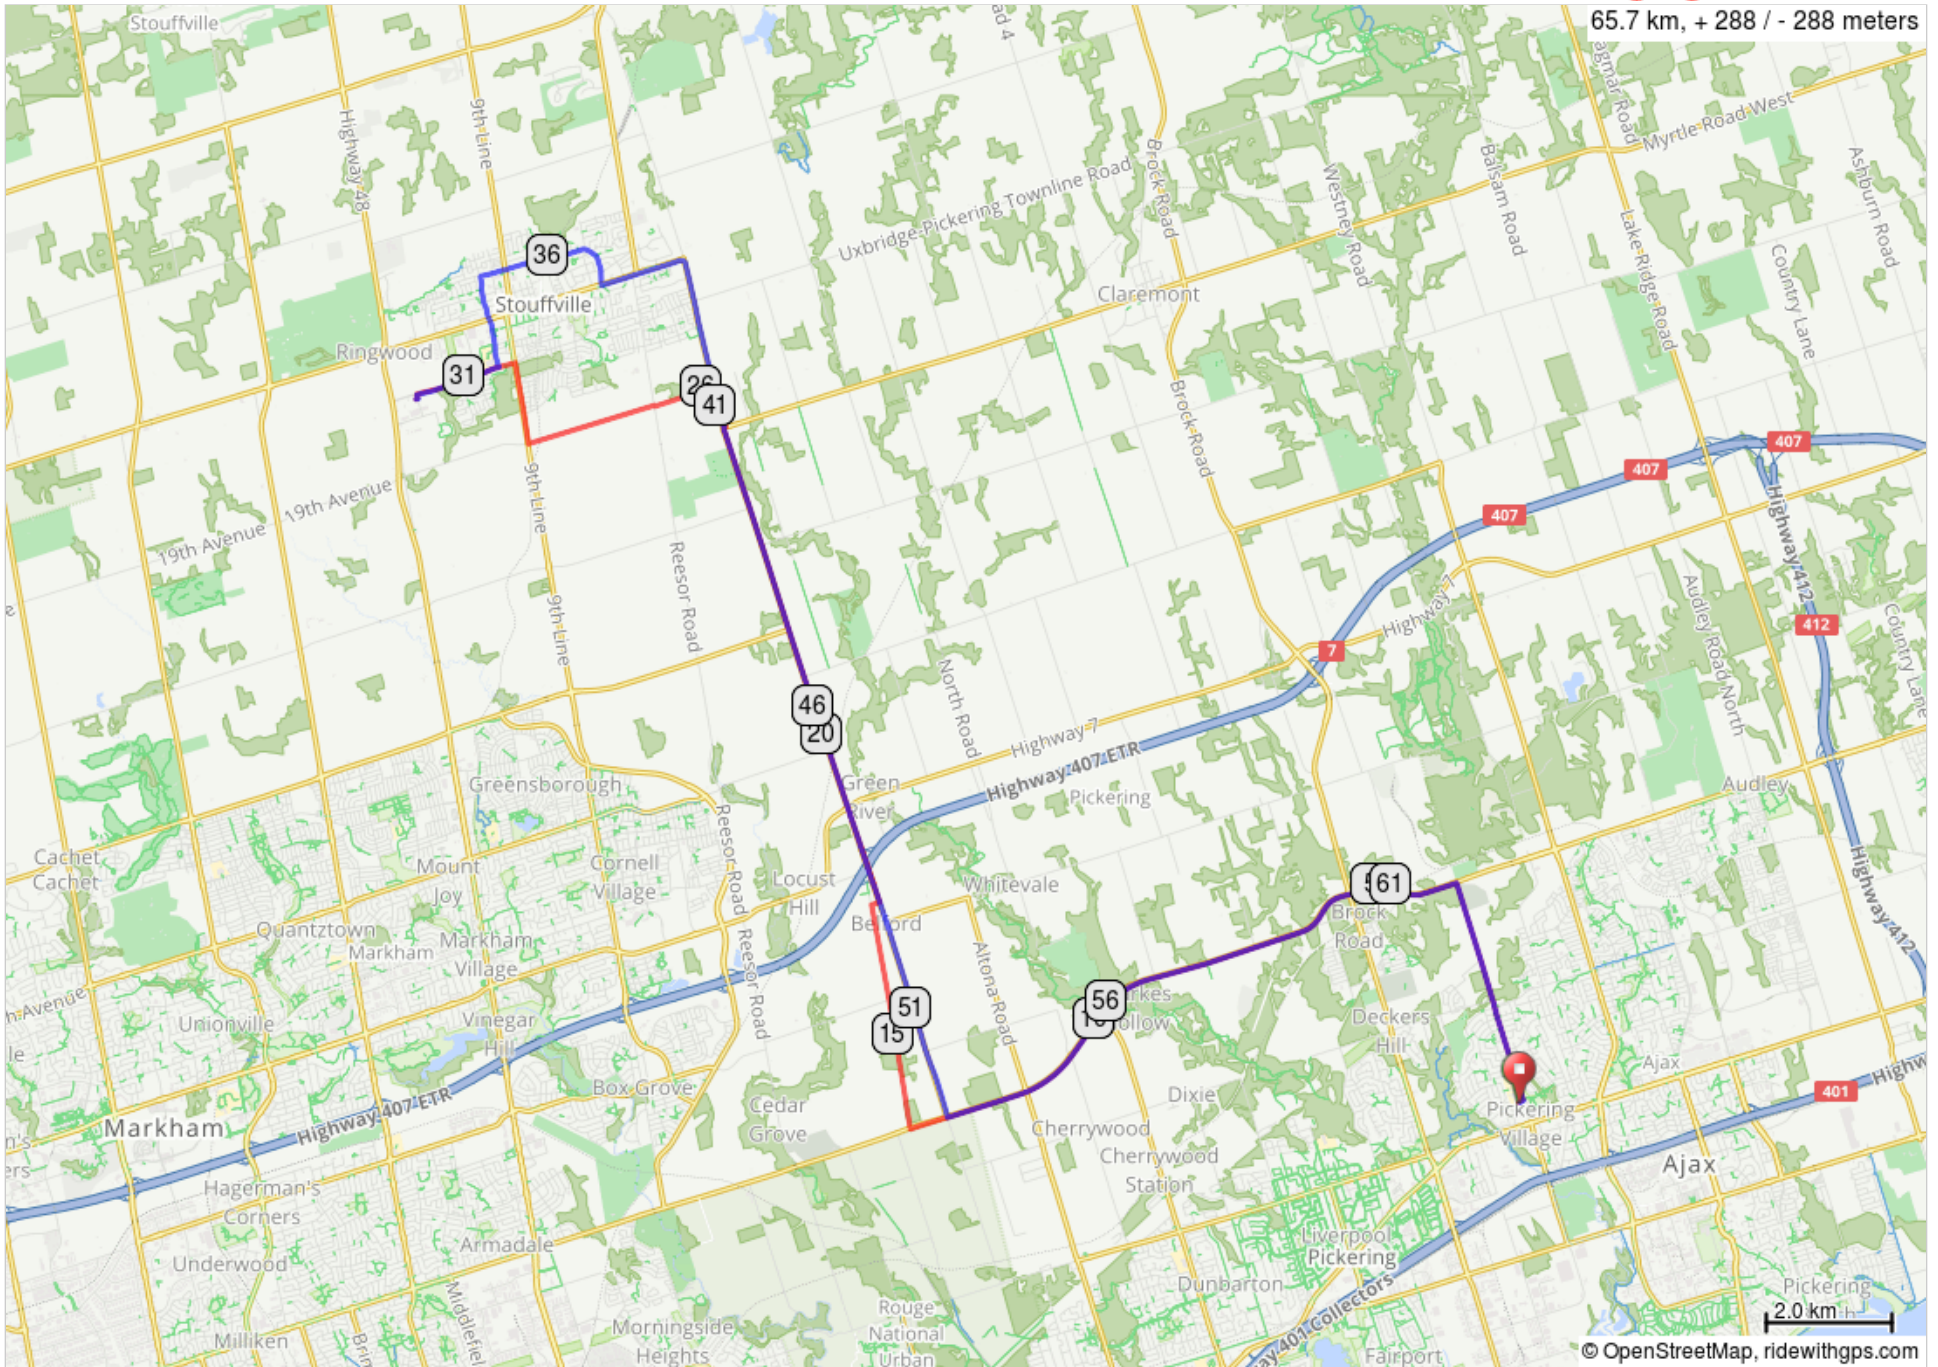

66 km Ajax-Stouffville ride

65.7 km, + 288 / - 288 meters

© OpenStreetMap, ridewithgps.com

66 km Ajax-Stouffville ride

0.0	🚩	Start of route	0.1
0.1	←	Go north on Church St	3.6
3.6	←	L onto Taunton Rd	9.3
12.9	↑	Continue onto Steeles Ave	0.6
13.5	→	R onto 11th Concession	0.1
13.6	🚩	Rest stop/regroup if needed	3.5
17.1	→	R onto Con 11	0.1
17.3	←	L onto York Durham 30	7.9
25.1	↑	At the roundabout, continue straight to stay on York/Durham 30	0.7
25.8	←	L onto 19th Ave	1.0
26.8	↑	Continue on 19th Ave	2.1
28.9	→	R onto Ninth Line	1.3
30.2	←	L onto Hoover Park Dr	1.6
31.8	←	L onto Rougeview Ave	0.1
31.9	☕	Break at Tim Horton's	0.0
32.0	←	After the break L on Rougeview	0.1
32.0	→	R onto Hoover Park Dr	1.4
33.4	←	L onto Weldon Rd	0.8
34.2	↑	Continue onto W Lawn Crescent	0.7
34.8	↑	At the roundabout, 1st exit onto Millard St	2.2
37.1	↑	Continue straight onto Stouffer St	0.2
37.3	←	L onto Main St	1.3
38.6	→	R onto York Durham 30	2.7

38.6 kilometers. +263/-81 meters

41.3	↑	At the roundabout, continue straight to stay on York Durham 30	11.5
52.8	←	L onto Taunton Rd	9.3
62.0	→	R onto Church St	3.6
65.6	→	Back at the High School	0.0
65.7	🚩	End of route	0.0

27.1 kilometers. +30/-181 meters