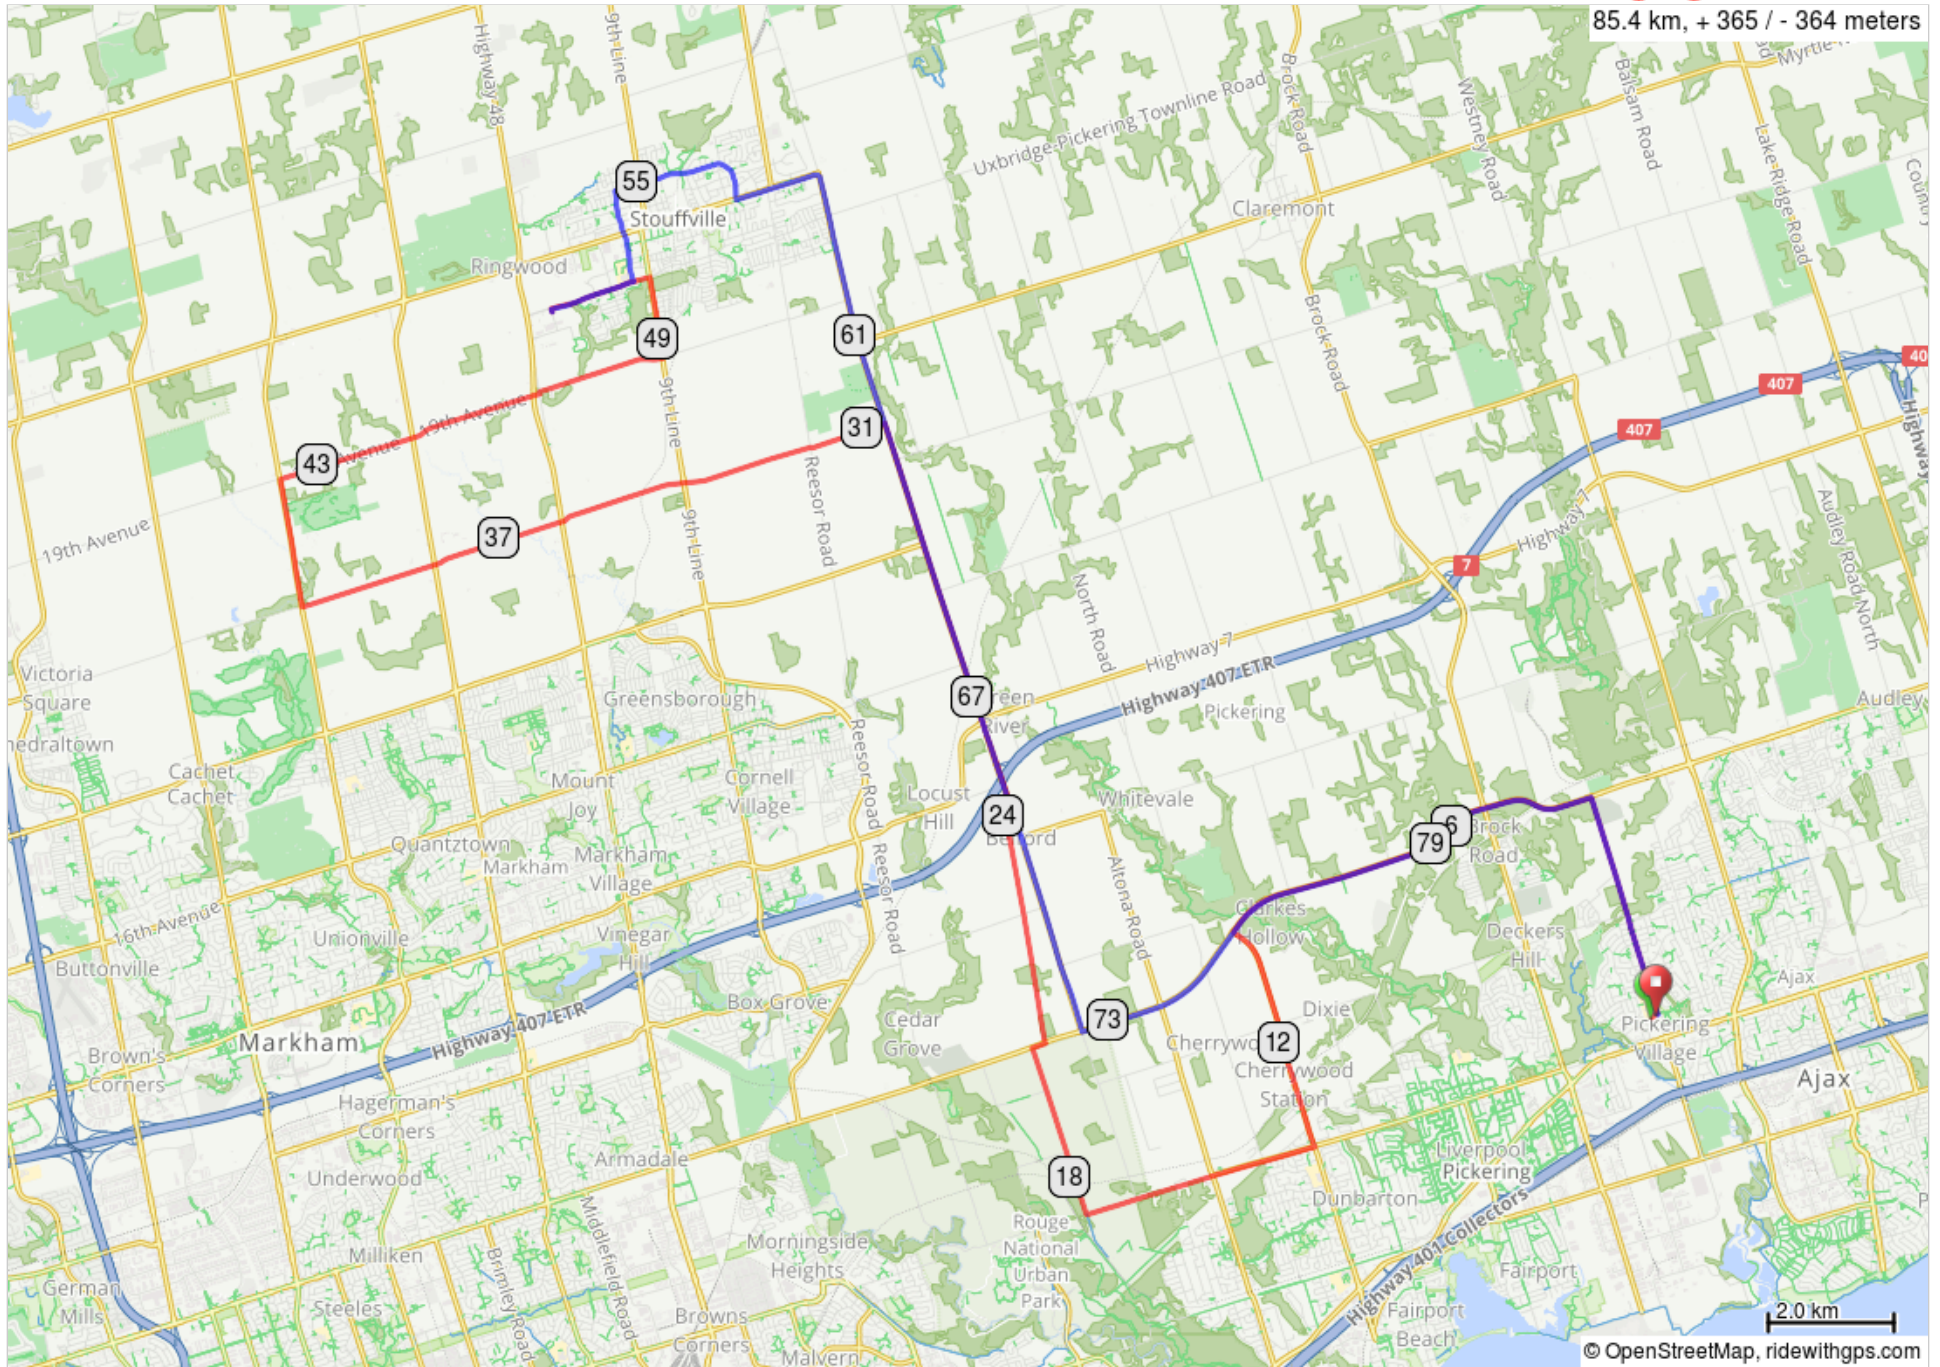

85 km Ajax-Stouffville ride

85.4 km, + 365 / - 364 meters

85 km Ajax-Stouffville ride

0.0	🚩	Start of route	0.1
0.1	←	Go north on Church St	3.6
3.7	←	L onto Taunton Rd	6.3
10.0	←	L onto Whites Rd	3.7
13.7	→	R onto Finch Ave	3.8
17.4	→	Finch Ave turns R and becomes Beare Rd	2.8
20.2	→	R onto Steeles Ave	0.2
20.4	←	L onto 11th Concession	0.1
20.5	🚩	Quick rest stop/regroup if needed	3.5
24.0	→	R onto Con 11	0.1
24.1	←	L onto York/Durham 30	6.5
30.7	←	L onto Elgin Mills Rd	1.2
31.9	↑	Continue on Elgin Mills Rd	8.4
40.3	→	R onto Kennedy Rd	2.0
42.4	→	R onto 19th Ave	4.3
46.7	←	L onto Dickson Hill Rd	0.0
46.7	→	R onto 19th Ave	2.0
48.7	←	L onto Ninth Line	1.3
50.0	←	L onto Hoover Park Dr	1.6
51.7	←	Make a L at Rougeview Ave	0.0
51.7	☕	Stop at Tims for a break	0.1
51.8	→	R onto Hoover Park Dr	1.4
53.1	←	L onto Weldon Rd	0.8
53.9	↑	Continue onto W Lawn Crescent	0.7
54.6	↑	At the roundabout, 1st exit onto Millard St	2.2

54.6 kilometers. +317/-143 meters

56.8	↑	Continue straight onto Stouffer St	0.2
57.0	←	L onto Main St	1.3
58.3	→	R onto York/ Durham 30	2.7
61.0	↑	At the roundabout, continue straight to stay on 30	11.5
72.5	←	L onto Taunton Rd	9.3
81.8	→	R onto Church St	3.6
85.4	→	Back at the High School	0.0
85.4	🚩	End of route	0.0

30.8 kilometers. +38/-216 meters