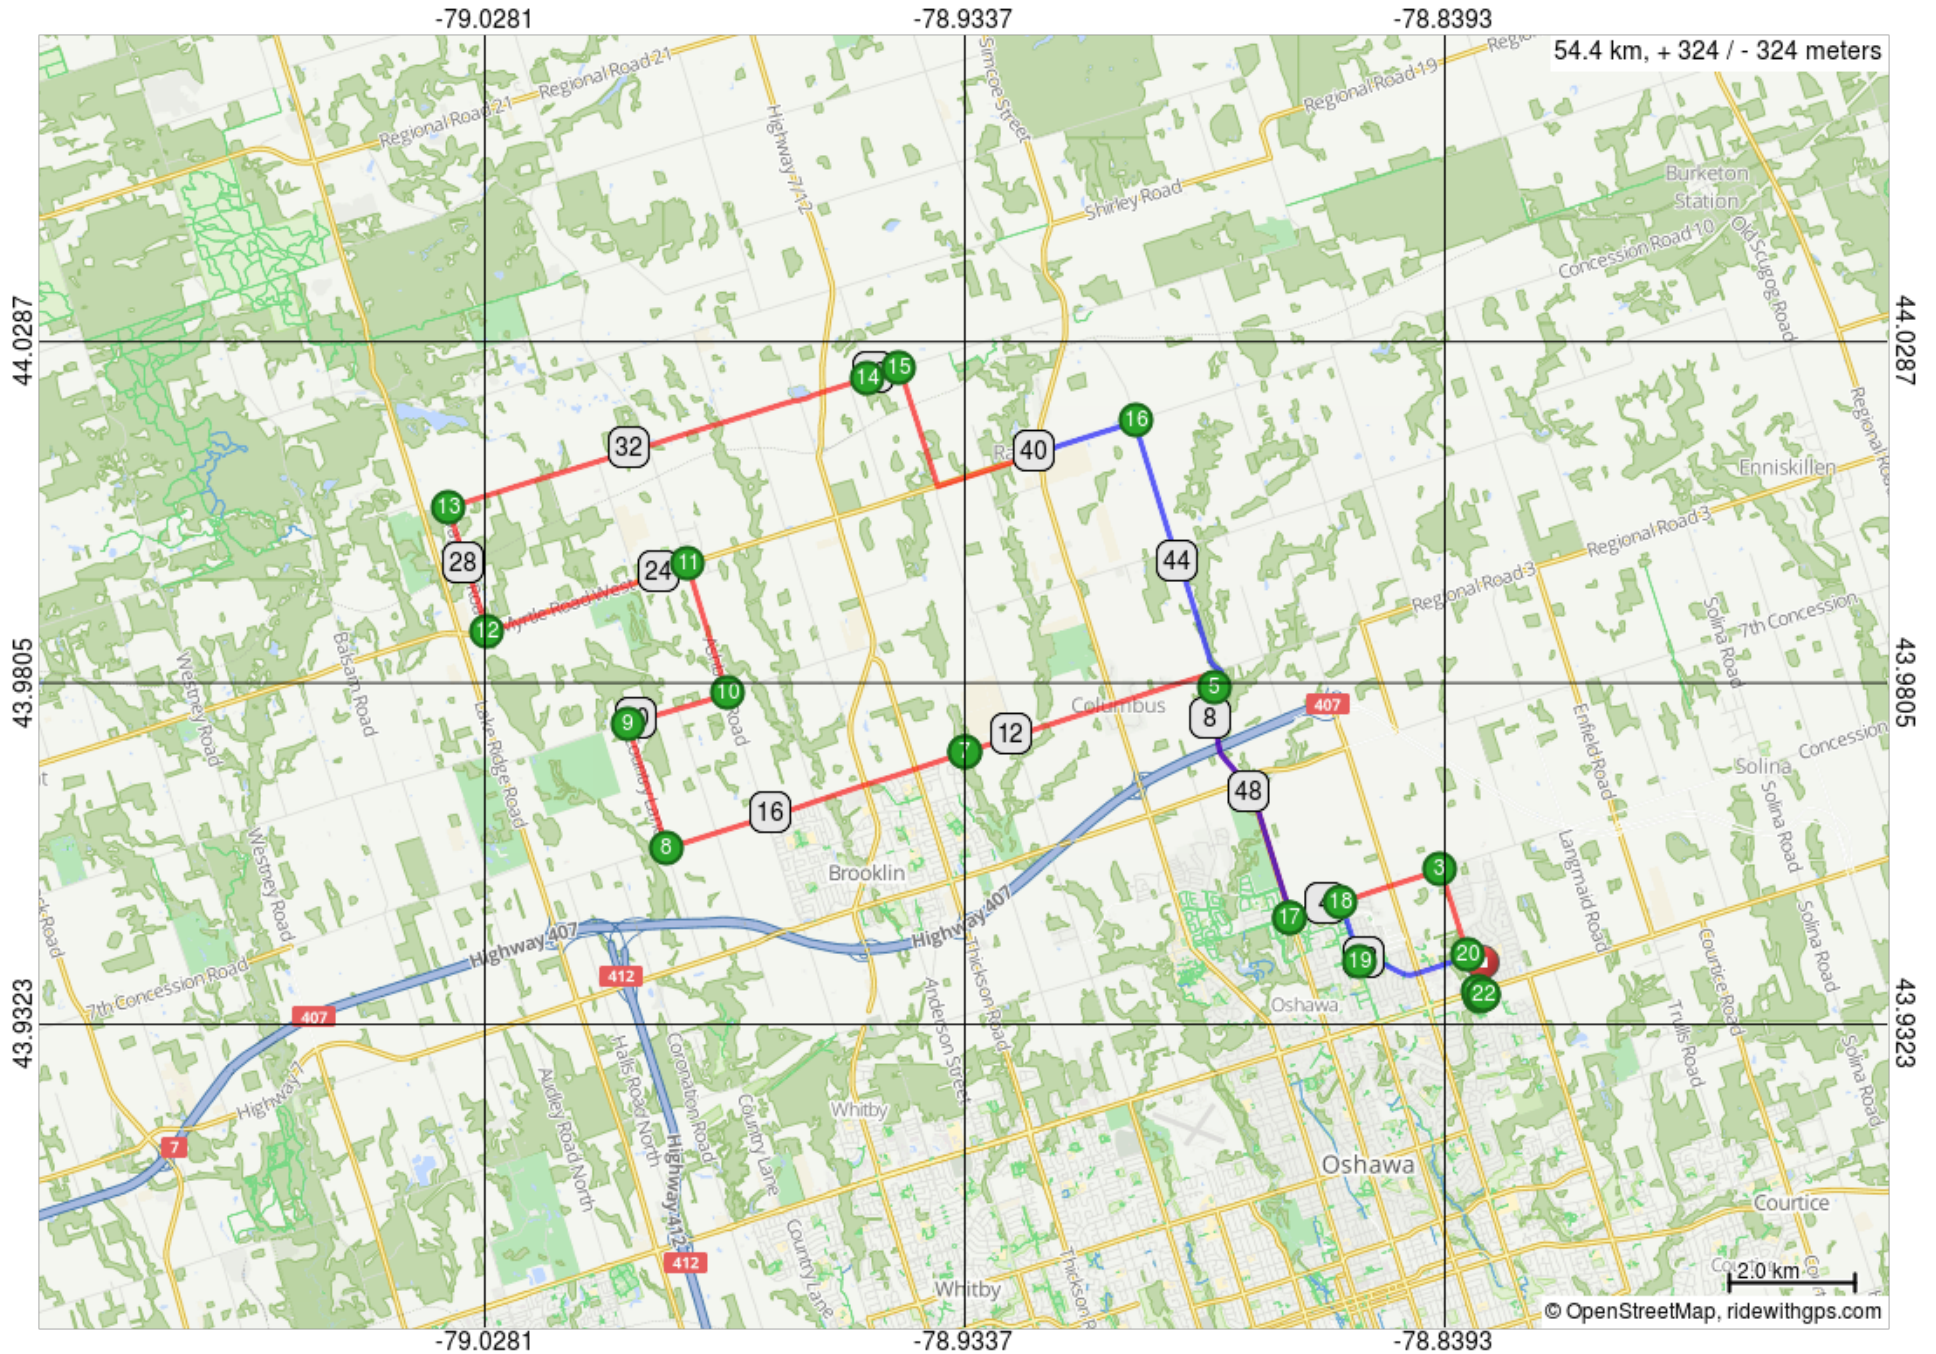

white feather farms 55km

white feather farms 55km

0.0	🚩	Start of route	0.1
0.1	→	R onto Grandview St N	2.1
2.2	←	L onto Conlin Rd E	2.5
4.6	→	R onto Ritson Rd N/Durham Regional Rd 16	3.9
8.6	←	Slight L onto Columbus Rd E	4.3
12.8	→	R onto Garrard Rd	0.0
12.8	→	R onto Columbus Rd E	4.9
17.8	→	R onto Country Ln	2.0
19.8	→	R onto Brawley Rd W	1.6
21.5	←	L onto Ashburn Rd	2.1
23.6	←	L onto Myrtle Rd W/Durham Regional Rd 5	3.3
26.9	→	R onto Dagmar Rd	2.1
29.0	→	R onto Townline Rd	6.9
35.9	↑	Continue onto Coates Rd W	0.5
36.4	→	R onto Thornton Rd N	5.3
41.7	→	R onto Ritson Rd N	8.4
50.0	←	L onto Conlin Rd E	0.8
50.9	→	R onto Wilson Rd N	1.0
51.9	←	L onto Coldstream Dr	1.8
53.7	→	R onto Grandview St N	0.6
54.3	→	Sharp R at Taunton Rd E/Durham Regional Rd 4	0.2
54.4	🚩	End of route	0.0

54.4 kilometers. +368/-368 meters