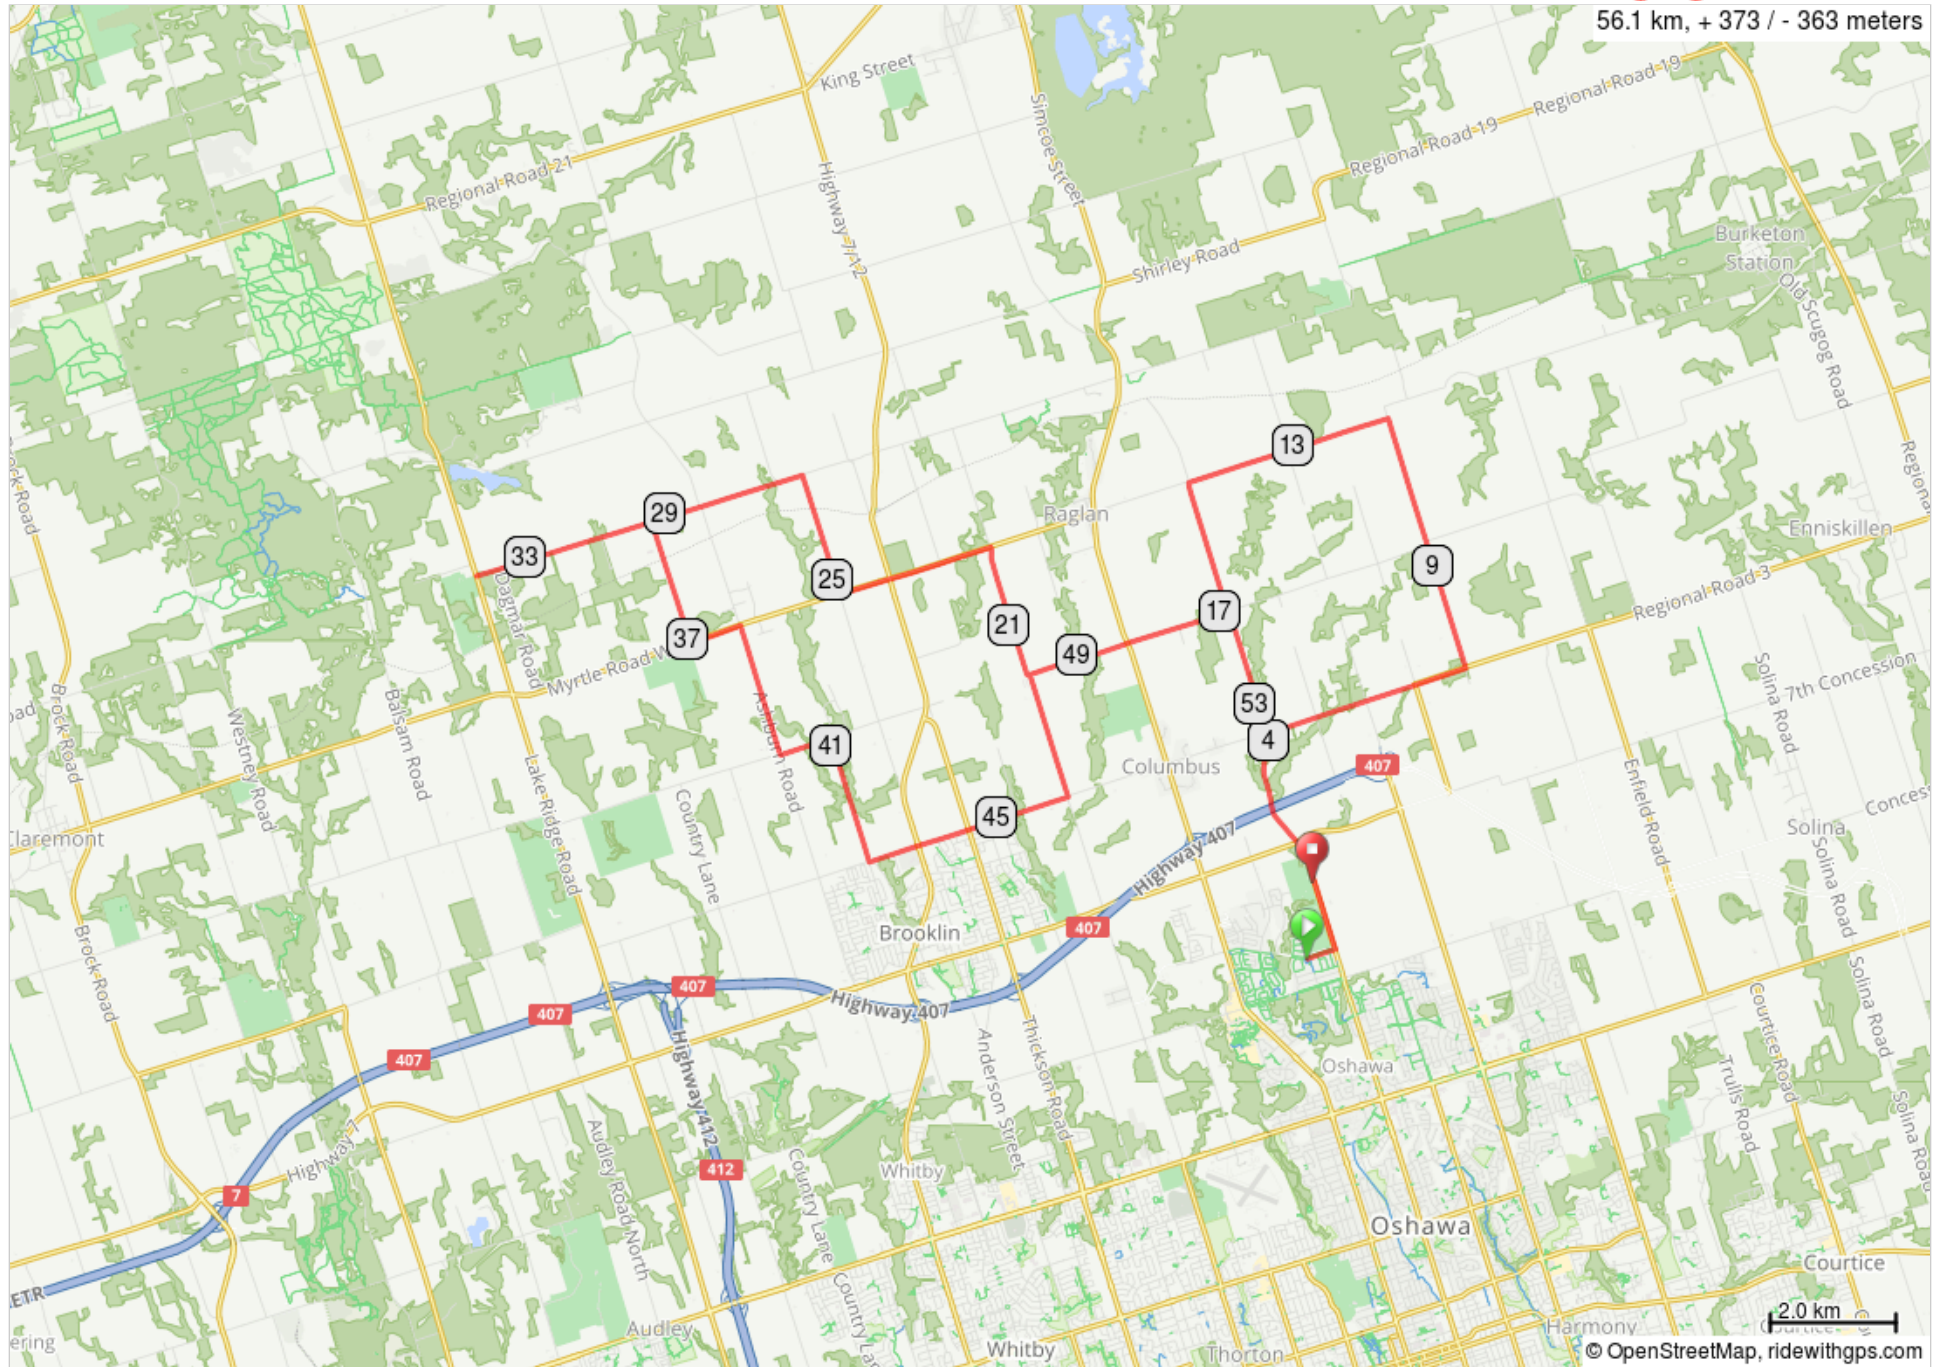

# Kedron to Hi Hope Regular

56.1 km, + 373 / - 363 meters

## Kedron to Hi Hope Regular

Dist	Type	Note	Next
0.0	▀	Start of route	0.0
0.0	→	R onto Britannia Ave	0.5
0.5	←	L onto Ritson Rd N/Durham Regional Rd 16	3.7
4.2	→	R onto Columbus Rd E	3.2
7.4	←	L onto Townline Rd N	4.1
11.5	←	L onto Raglan Rd E	3.3
14.8	←	L onto Ritson Rd N	2.1
16.9	→	R onto Howden Rd E	3.3
20.2	↑	Continue straight onto Thornton Rd N	2.1
22.3	←	L onto Raglan Rd W/Durham Regional Rd 5	2.5
24.8	→	R onto Duffs Rd	2.0
26.8	←	L onto Townline Rd	8.2
35.0	→	R onto Heron Rd	2.0
37.0	←	L onto Myrtle Rd W/Durham Regional Rd 5	0.8
37.9	→	R onto Ashburn Rd	2.1
40.0	←	L onto Brawley Rd W	0.8
40.8	→	R onto Cedarbrook Trail	2.0
42.9	←	L onto Columbus Rd W	3.3
46.1	←	L onto Thornton Rd N	2.0
48.2	→	R onto Howden Rd W	3.3
51.4	→	R onto Ritson Rd N	4.7
56.1	▀	End of route	0.0

56.1 kilometers. +372/-363 meters