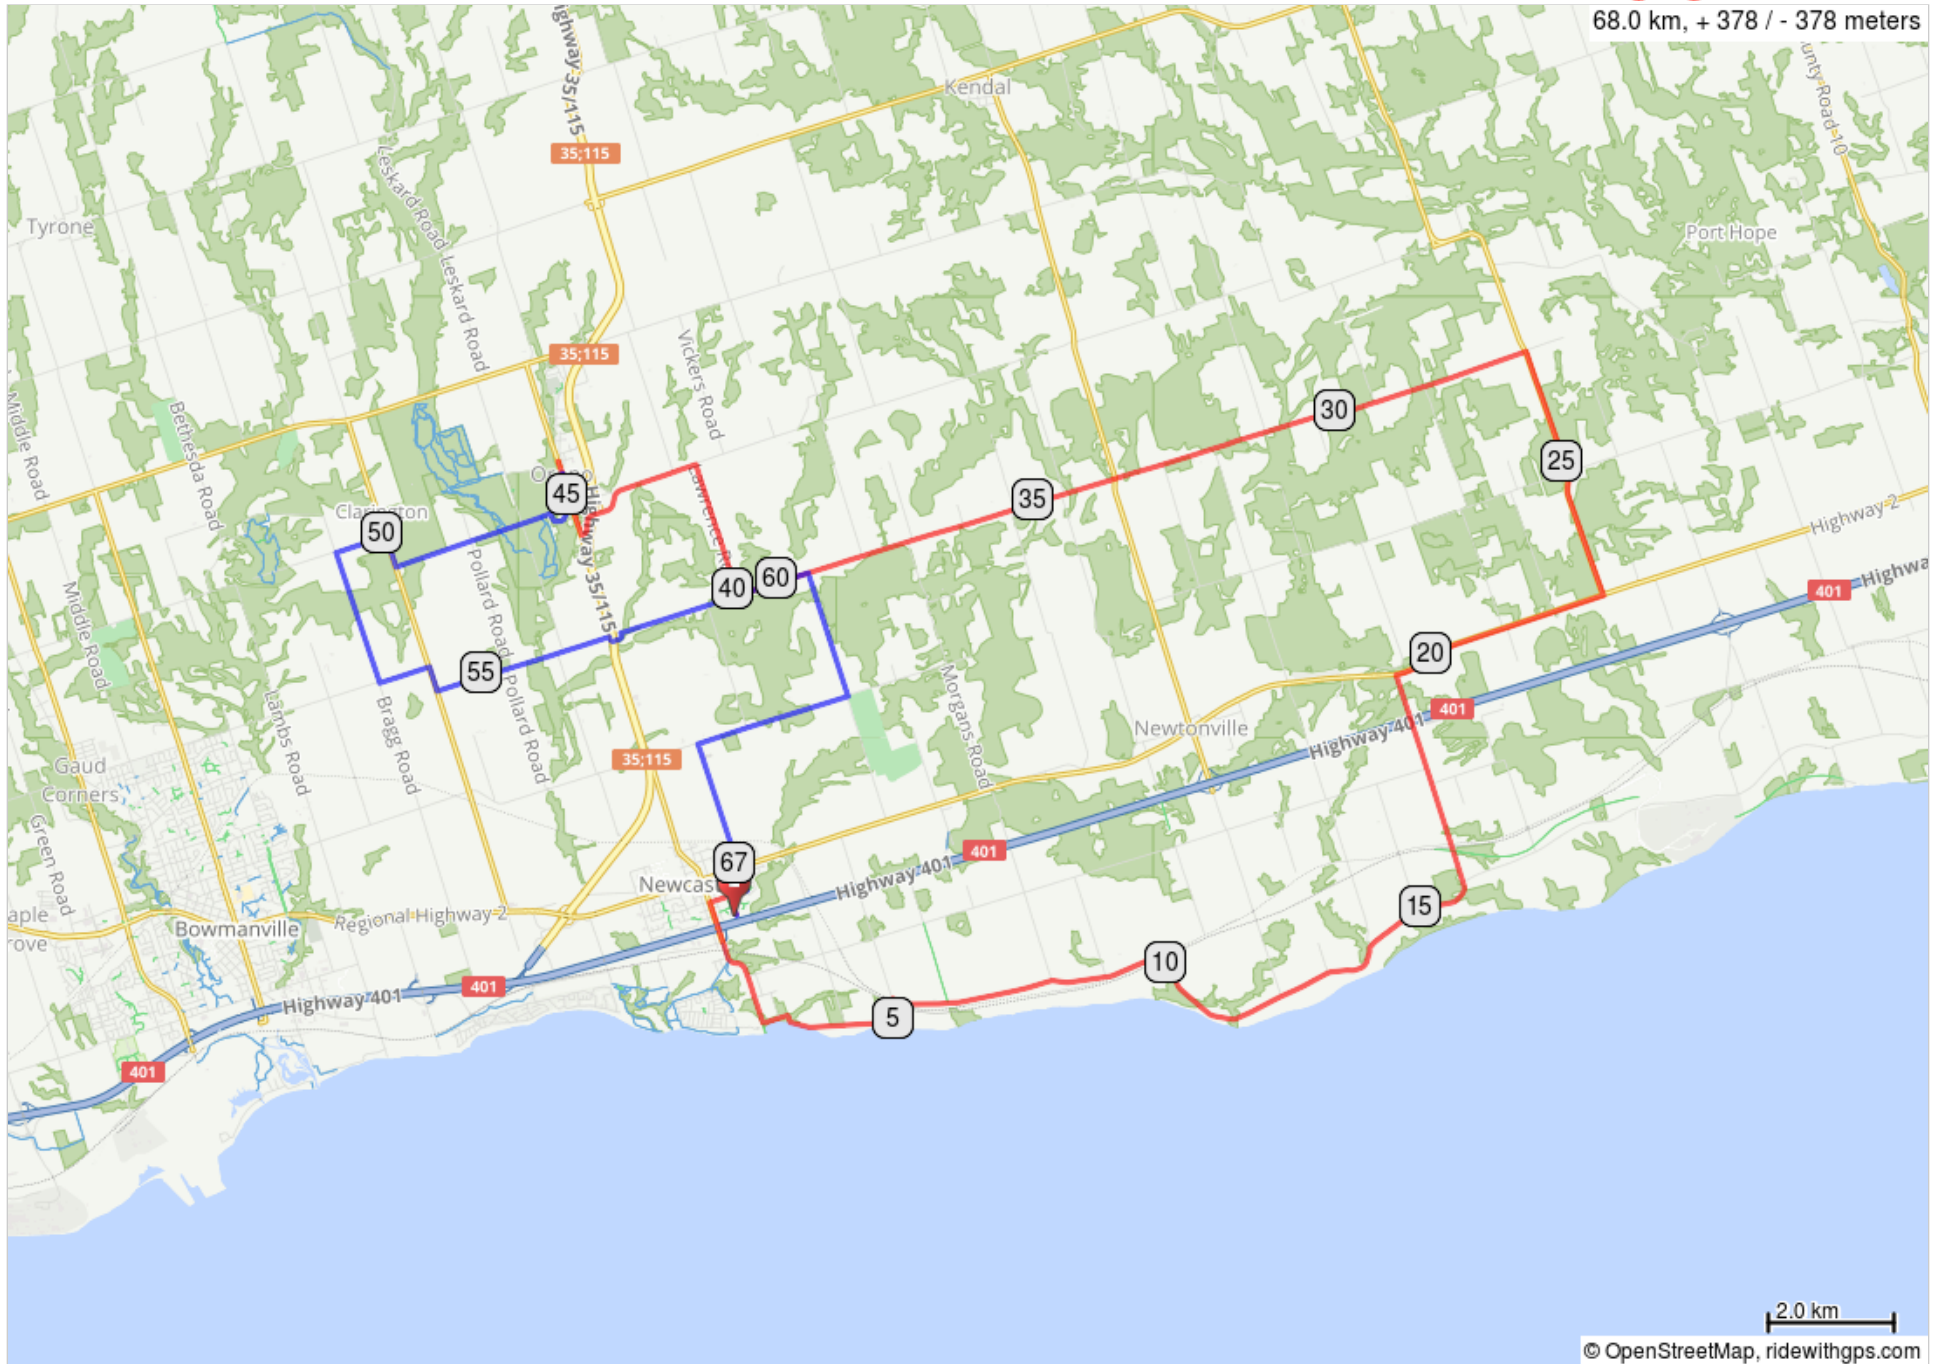

68 km Newcastle Orono Route

68.0 km, + 378 / - 378 meters

68 km Newcastle Orono Route

Dist	Type	Note	Next
0.0	🚩	Start of route	0.3
0.3	←	L onto Edward St	0.3
0.6	←	L onto Mill St	4.8
5.4	→	R to stay on Lakeshore Rd	10.5
15.9	↑	Continue onto E Townline Rd	3.5
19.3	→	R onto Hwy 2	3.5
22.8	←	L onto C.R. 65	4.1
26.9	←	L onto 5th line	3.5
30.3	→	5th line turns slightly R and becomes Concession Rd 4	9.6
39.9	→	R onto Lawrence Rd	2.2
42.1	←	L onto Con Rd 5	2.3
44.4	→	R onto Main St	1.0
45.4	☕	Stop for a break in Orono	0.9
46.4	→	R onto Sommerville Dr	0.7
47.0	↑	Continue onto Con Rd 5	2.4
49.5	→	R onto Regional Rd 42	0.5
50.0	←	L onto Con Rd 4	0.8
50.8	←	L onto Bragg Rd	2.2
53.0	←	L onto Con Rd 3	0.8
53.8	→	R onto Regional Rd 42	0.4
54.2	←	L onto Con Rd 4	2.8
57.0	→	R to stay on Con Rd 4	0.3
57.4	→	R to stay on Con Rd 4	3.1
60.5	→	R onto Golf Course Rd	2.0
62.5	→	R onto Con Rd 3	2.5
65.0	←	L onto Arthur St	2.1
67.1	↑	Continue onto Brookhouse Dr	0.4

67.1 kilometers. +378/-366 meters

Dist	Type	Note	Next
67.4	→	R onto Edward St E	0.3
67.7	←	L onto Glass Ct	0.3
68.0	🚩	End of route	0.0

1.0 kilometers. +0/-1 meters