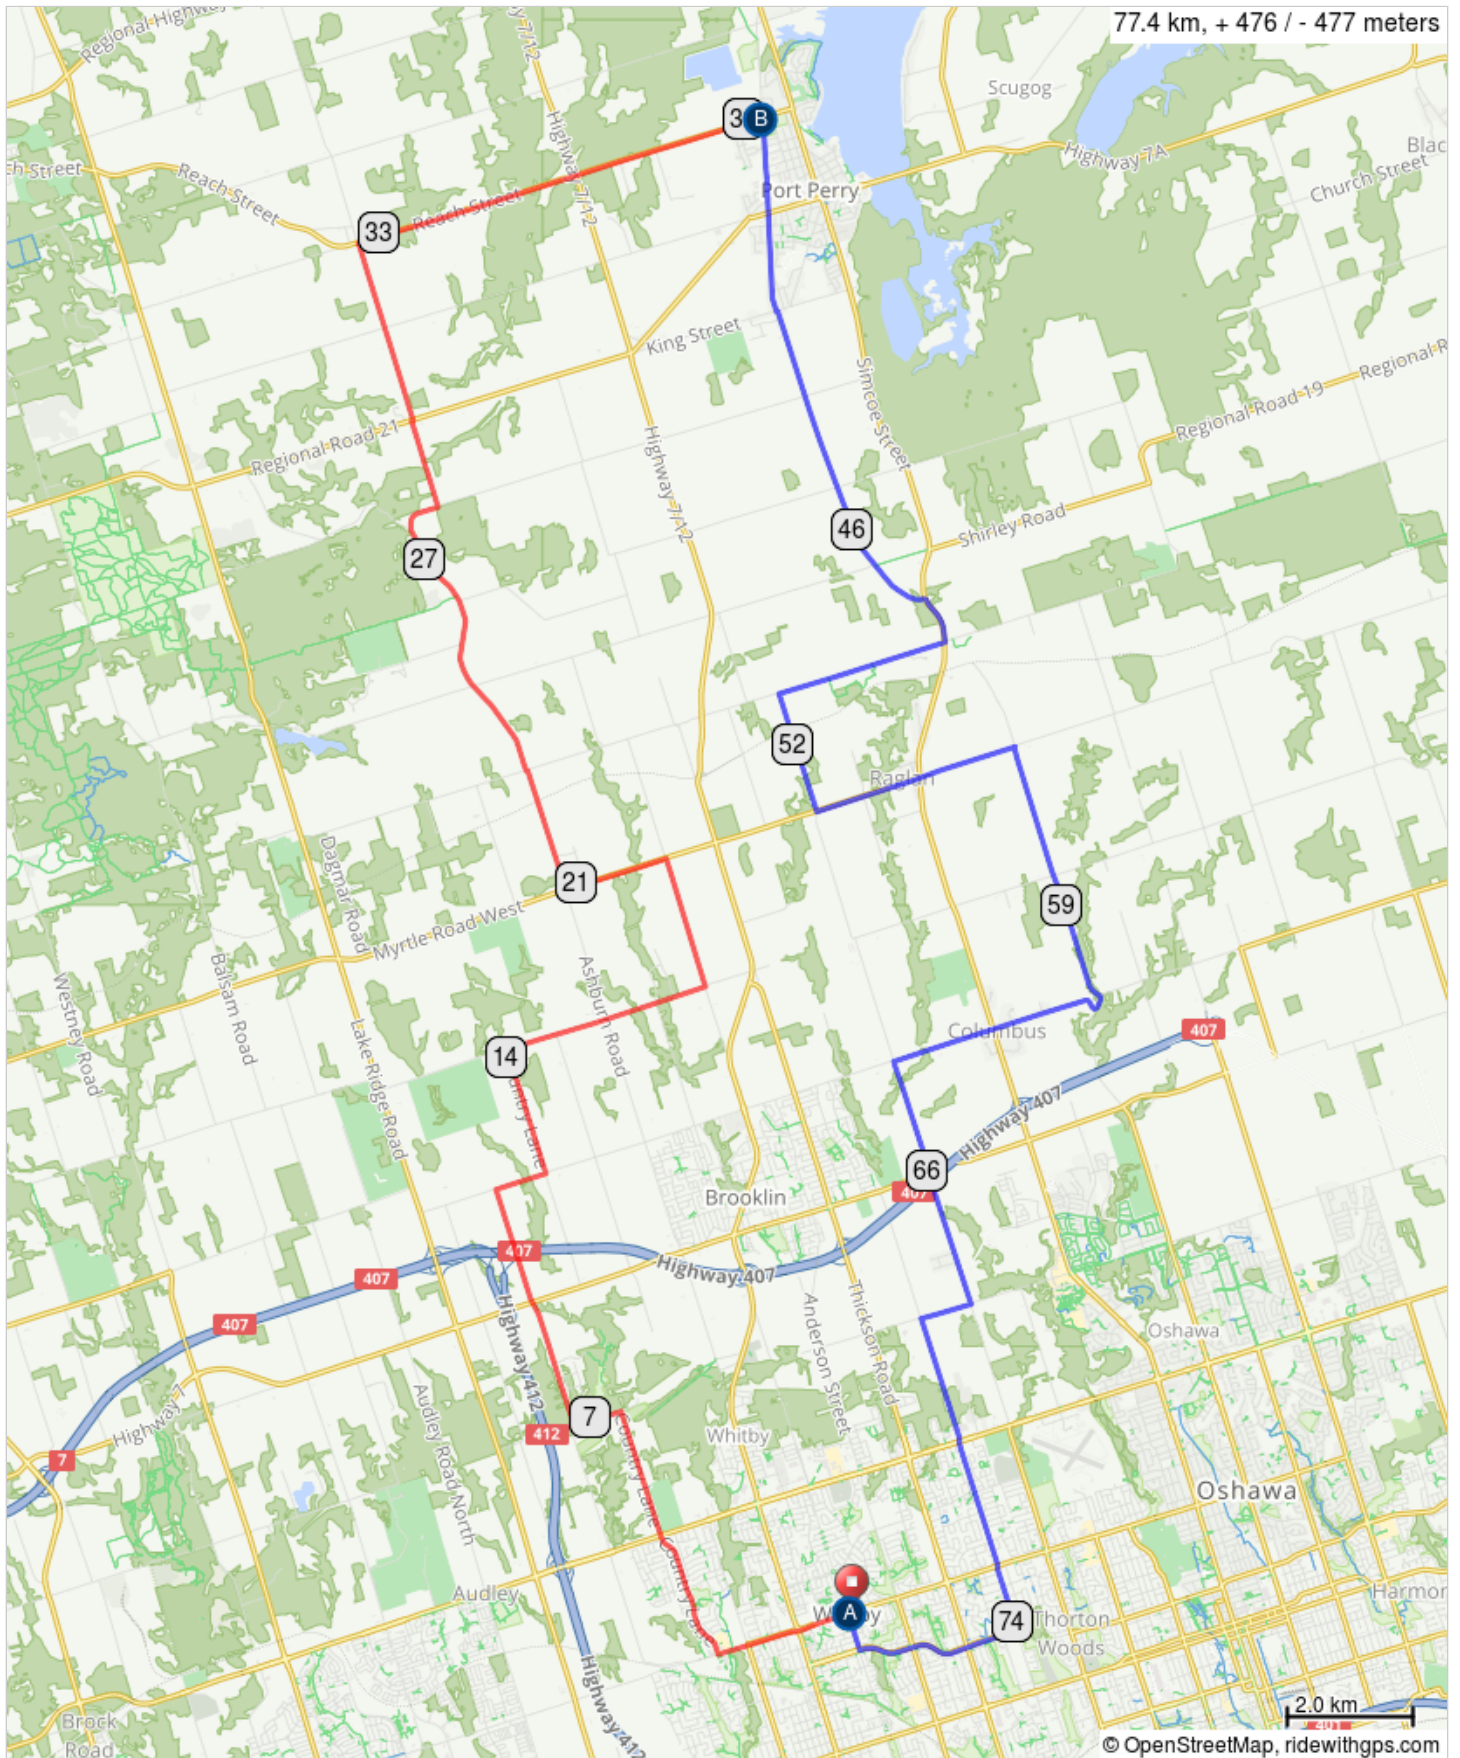

77 km Whitby to Port Perry

A. Rossland Garden Plaza

B. Tim Horton's

77 km Whitby to Port Perry

Dist	Type	Note	Next
0.0	▶	Start of route	0.1
0.1	➔	R onto Garden St	0.1
0.2	➡	L onto Rossland Rd	2.1
2.4	➔	R onto Country Ln	4.2
6.6	➡	L onto Lyndebrook Rd	0.8
7.4	➔	R onto Coronation Rd	3.9
11.3	➔	R onto Columbus Rd W	0.8
12.1	➡	L onto Country Ln	2.0
14.2	➔	R onto Brawley Rd W	3.3
17.5	➡	L onto Duffs Rd	2.1
19.6	➡	L onto Myrtle Rd W	1.6
21.2	➔	R onto Ashburn Rd	7.0
28.2	➡	L onto Marsh Hill Rd	4.4
32.6	➔	R onto Reach St	6.6
39.2	➔	Stop for a break at Tim Horton's	0.1
39.3	➔	R onto old Simcoe after the break.	8.3
47.6	➔	R onto Simcoe St	0.8
48.4	➔	R onto Coates Rd W	2.7
51.1	➡	L onto Thornton Rd N	1.9
53.1	➡	L onto Raglan Rd W	3.3
56.3	➔	R onto Ritson Rd N	4.4
60.7	➔	R onto Columbus Rd	3.4
64.1	➡	L onto Thornton Rd N	4.0
68.1	➔	R onto Conlin Rd	0.8
69.0	➡	L onto Garrard Rd	5.2
74.1	➔	R onto Manning Rd	2.6
76.7	➔	R onto Garden St	0.5
77.2	➔	R into parking lot	0.1
77.4	▣	End of route	0.0

77.4 kilometers. +476/-477 meters