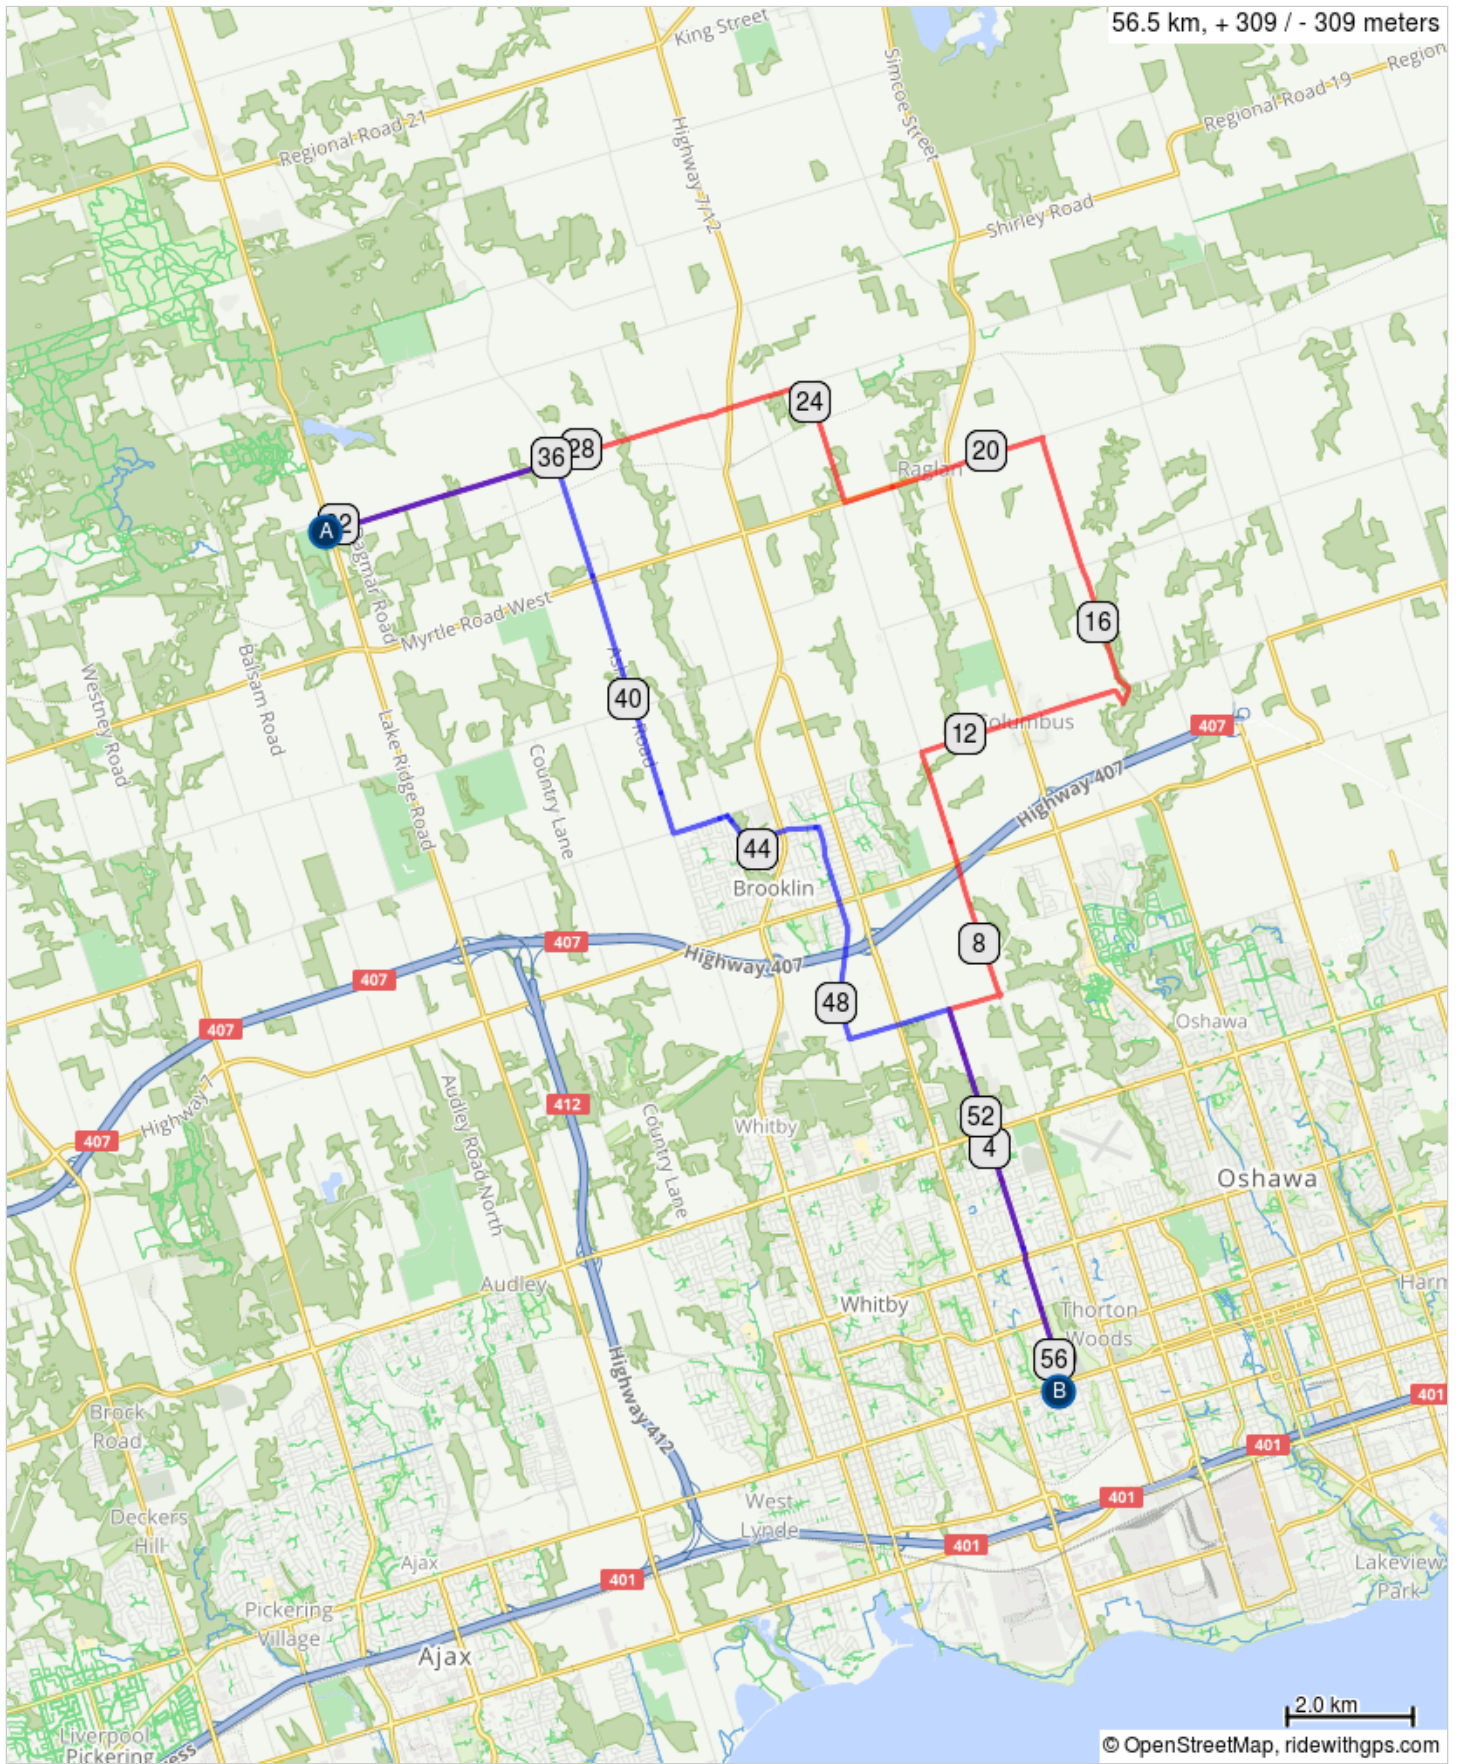

57 km Tart ride

- A. Hy Hope Farms
- B. Kendalwood Plaza

57 km Tart ride

Dist	Type	Note	Next
0.0		Start of route	0.1
0.1		L onto Kendalwood Rd	0.1
0.2		Continue onto Garrard Rd	6.2
6.3		R onto Conlin Rd	0.8
7.1		At the roundabout, 3rd exit onto Thornton Rd N	4.1
11.2		R onto Columbus Rd W	3.4
14.7		Sharp L onto Ritson Rd N	4.5
19.1		L onto Raglan Rd	3.3
22.4		R onto Thornton Rd	1.9
24.3		L onto Coates Rd	1.3
25.6		Continue onto Townline Rd	6.6
32.2		Butter Tart stop at Hy-Hope Farm	0.1
32.3		After the break go back on Townline Rd	3.7
36.0		R onto Ashburn Rd	6.1
42.2		L onto Columbus Rd	0.9
43.0		R onto Way St	0.8
43.8		L onto Carnwith Dr W	1.3
45.1		R onto Watford St	1.3
46.3		Continue onto Anderson St	2.2
48.5		L onto Conlin Rd	1.6
50.2		R onto Garrard Rd	6.2
56.3		Continue onto Kendalwood Rd	0.1
56.4		R into Plaza	0.1
56.5		End of route	0.0

56.5 kilometers. +309/-309 meters