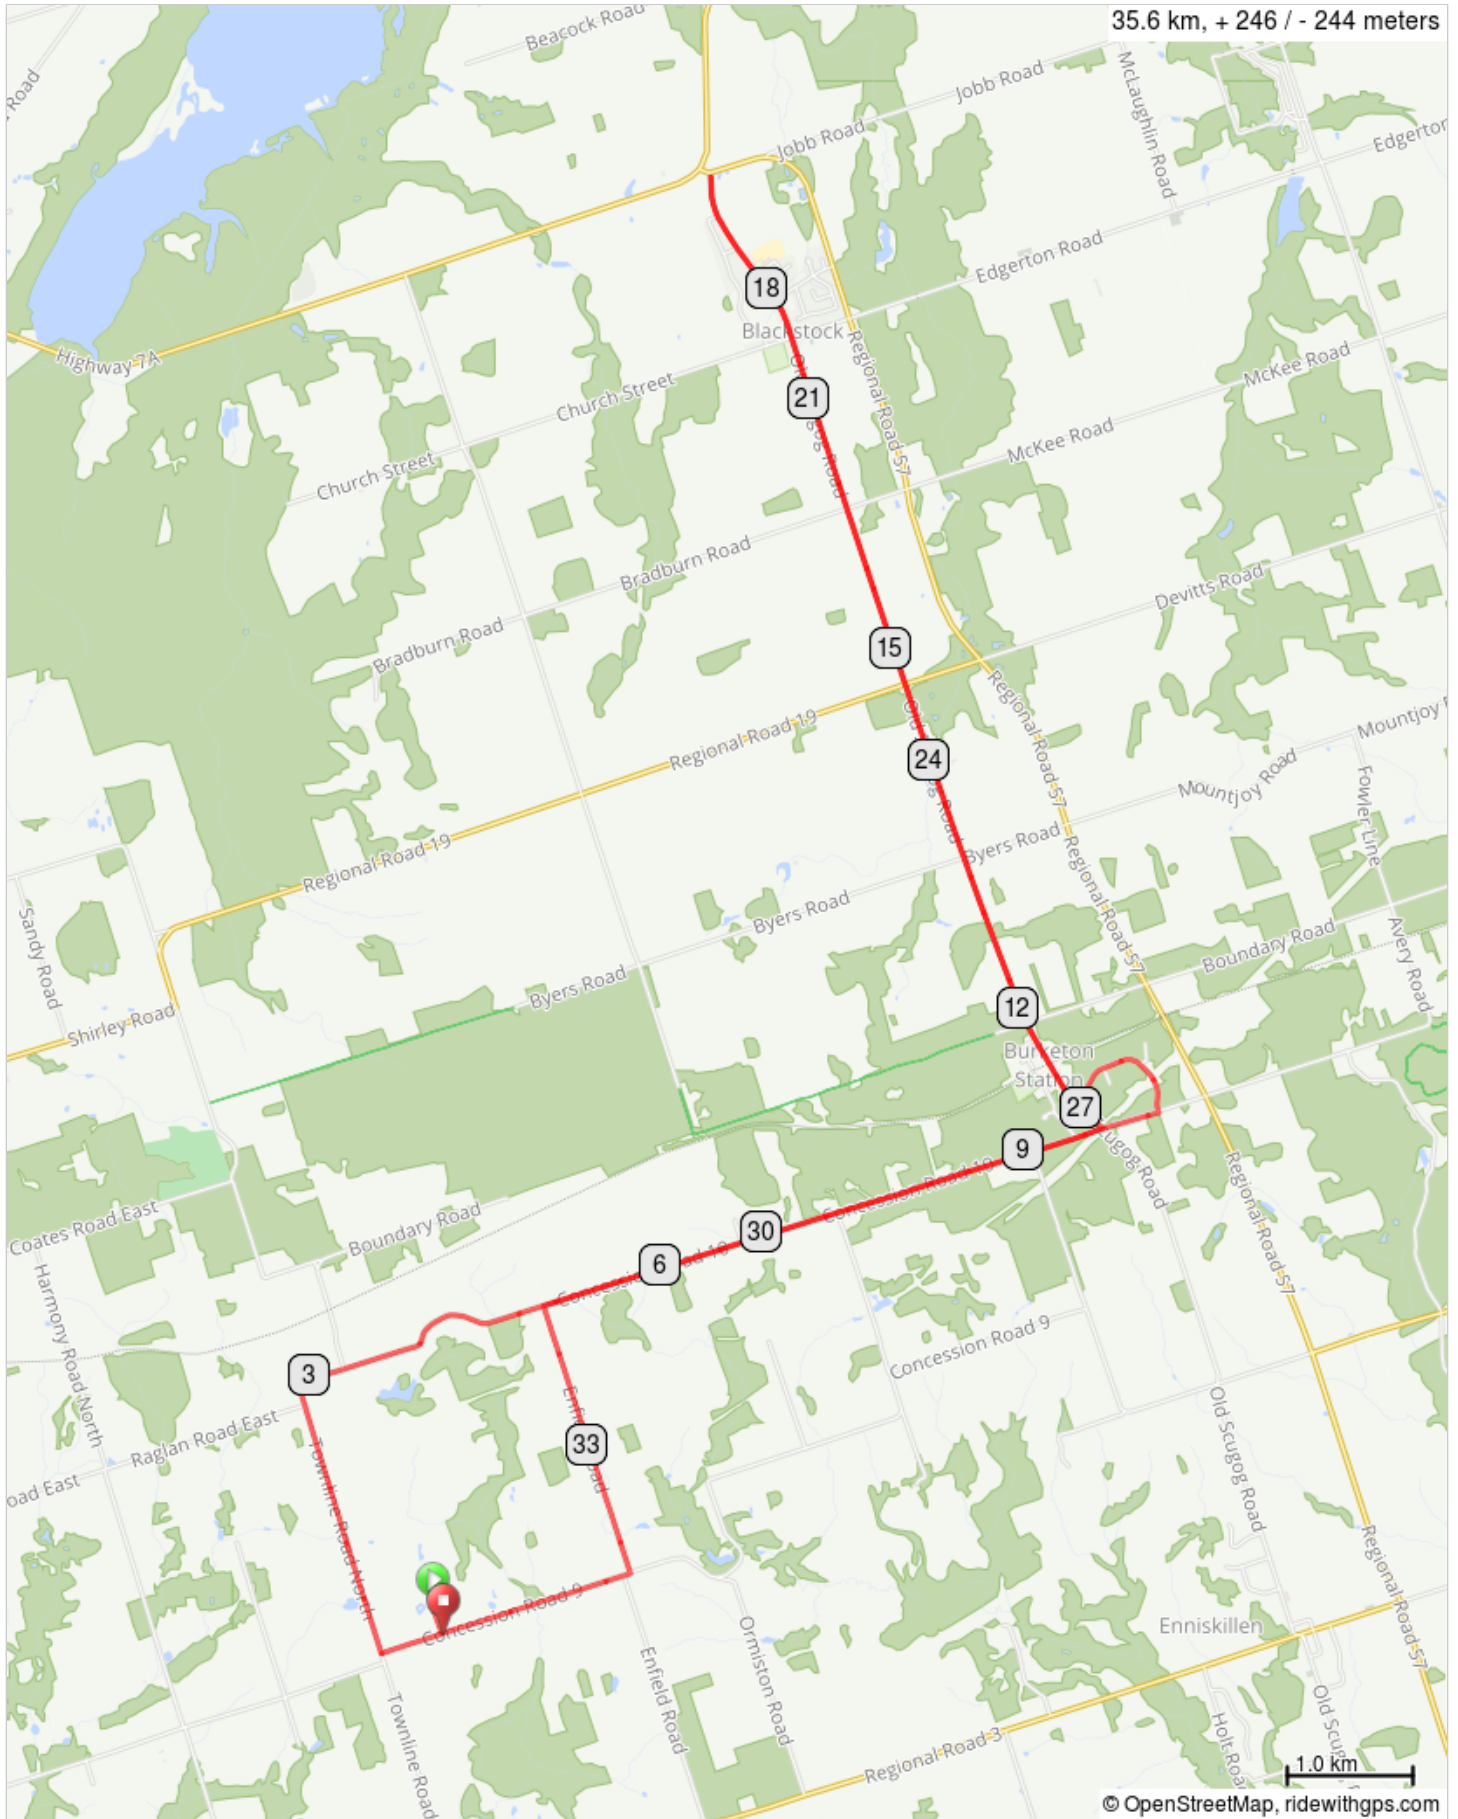

Roman's Memorial Regular Ride V2

Roman's Memorial Regular Ride V2

Dist	Type	Note	Next
0.0	▶	Start of route	0.7
0.7	➔	R onto Townline Rd N	2.2
2.9	➔	Townline Rd N turns slightly R and becomes Concession Rd 10	7.2
10.1	➜	L onto Sumac Rd	1.1
11.2	➔	R onto Old Scugog Rd	16.0
27.2	➔	R onto Concession Rd 10	4.6
31.8	➜	L onto Enfield Rd	2.2
34.0	➔	R onto Concession Rd 9	1.5
35.6	▣	End of route	0.0

35.6 kilometers. +246/-244 meters