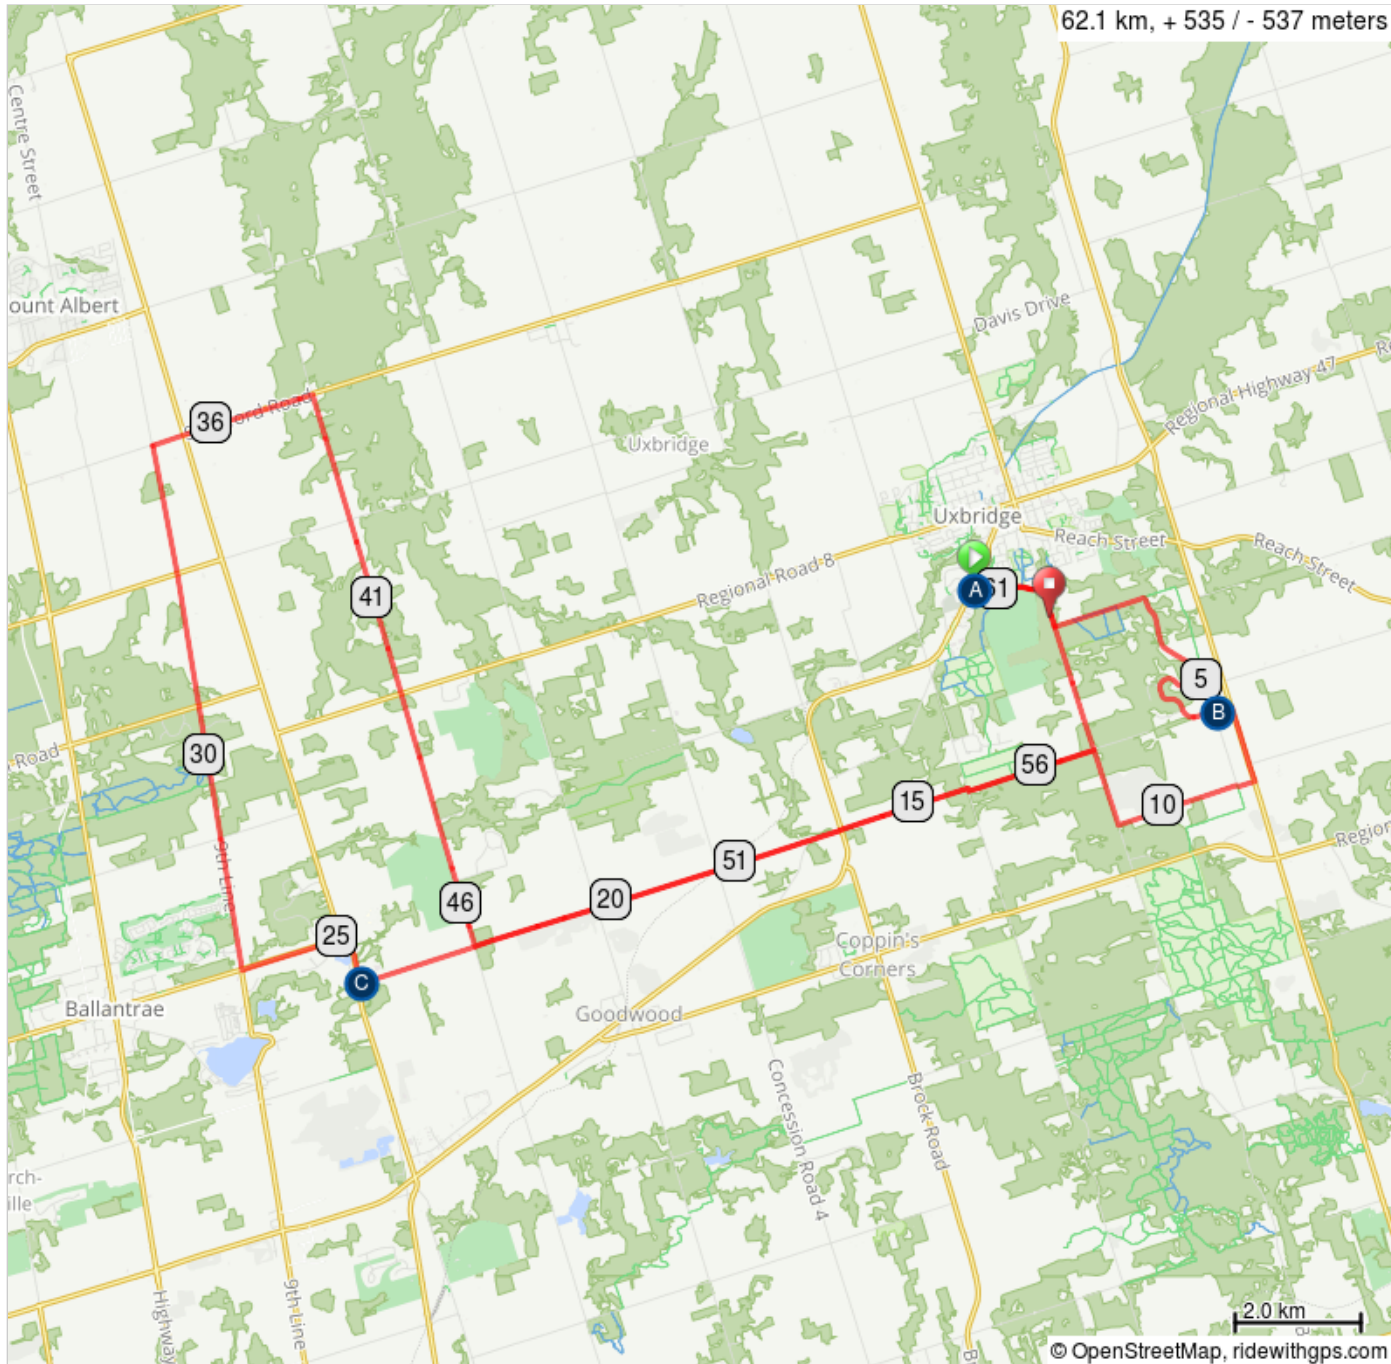

61 km Uxbridge Ride and Swim

- A. Rexall Drug parking lot
- B. REGROUP
- C. REGROUP

61 km Uxbridge Ride and Swim

Dist	Type	Note	Next
0.0		Start of route	0.0
0.0		Go east on Elgin Park Dr	1.1
1.1		R onto Con 7	0.6
1.7		L onto Brookdale	3.3
5.0		R onto Foxfire Chase	2.0
7.0		R onto Con 8	0.0
7.0		REGROUP L onto Wagg Rd	0.3
7.3		R onto Durham 23	1.2
8.5		R onto Reid Rd	2.3
10.8		R onto Con 7	1.2
12.0		L onto Wagg Rd	2.1
14.1		R onto Con 6	0.0
14.1		L onto Wagg Rd	10.0
24.2		REGROUP R onto York/Durham 30	0.8
25.0		L onto Aurora Rd	1.6
26.6		R onto Ninth Line	8.4
35.0		R onto Herald Rd	0.5
35.5		Continue onto Sandford Rd/Durham Regional Rd 11	2.1
37.6		R onto Concession Rd 2	9.0
46.7		L onto Wagg Rd	8.1
54.8		R onto Concession Rd 6	0.0
54.8		L onto Wagg Rd	2.1
56.9		L onto Concession Rd 7	2.7
59.6		L onto Elgin Park Dr	1.0
60.6		Slight L to stay on Elgin Park Dr	1.1
61.7		R onto Concession Rd 7	0.5
62.1		End of route	0.0

62.1 kilometers. +535/-537 meters