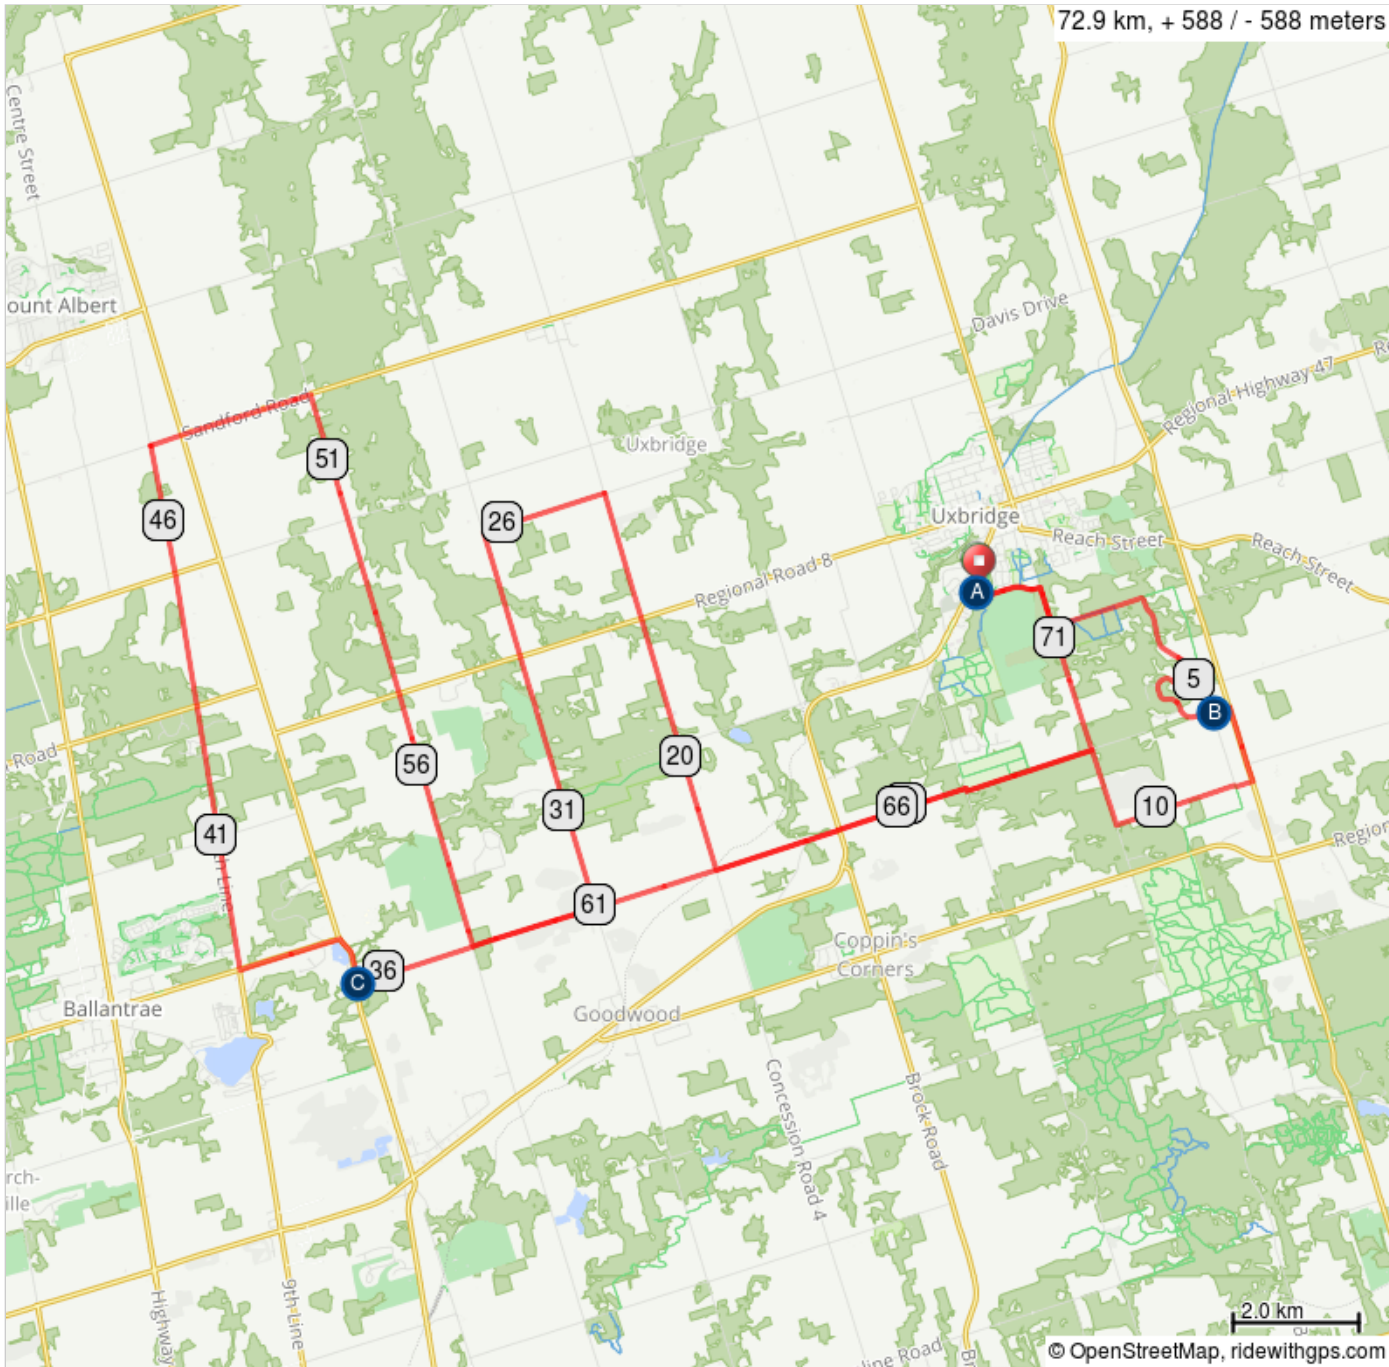

73 km Uxbridge Ride & Swim

- A. Rexall Drugstore parking lot
- B. REGROUP
- C. REGROUP

73 km Uxbridge Ride & Swim

Dist	Type	Note	Next
0.0	▶	Start of route	0.0
0.0	➔	Go east on Elgin Park Dr	1.0
1.0	➔	R onto Con 7	0.6
1.7	➔	L onto Brookdale Rd	3.3
4.9	➔	R onto Foxfire Chase	2.0
6.9	➔	R onto ConRd 8	0.0
6.9	➔	REGROUP L onto Wagg Rd	0.3
7.2	➔	R onto Durham 23	1.2
8.4	➔	R onto Reid Rd	2.3
10.7	➔	R onto Con 7	1.2
11.9	➔	L onto Wagg Rd	2.1
14.0	➔	R onto Con 6	0.0
14.1	➔	L onto Wagg Rd	4.1
18.2	➔	R onto Con 4	6.2
24.4	➔	L onto Feasby Rd	2.0
26.4	➔	L onto Con 3	6.2
32.5	➔	R onto Wagg Rd	3.9
36.5	➔	REGROUP R onto York/Durham 30	0.8
37.2	➔	L onto Aurora Rd	1.6
38.9	➔	R onto Ninth Line	8.4
47.3	➔	R onto Herald Rd	0.5
47.8	⬆	Continue onto Sandford Rd/Durham Regional Rd 11	2.1
49.9	➔	R onto Concession Rd 2	9.0
58.9	➔	L onto Wagg Rd	8.1
67.1	➔	R onto Concession Rd 6	0.0
67.1	➔	L onto Wagg Rd	2.1
69.2	➔	L onto Concession Rd 7	2.7
71.9	➔	L onto Elgin Park Dr	1.0
72.9	▣	End of route	0.0

72.9 kilometers. +588/-589 meters