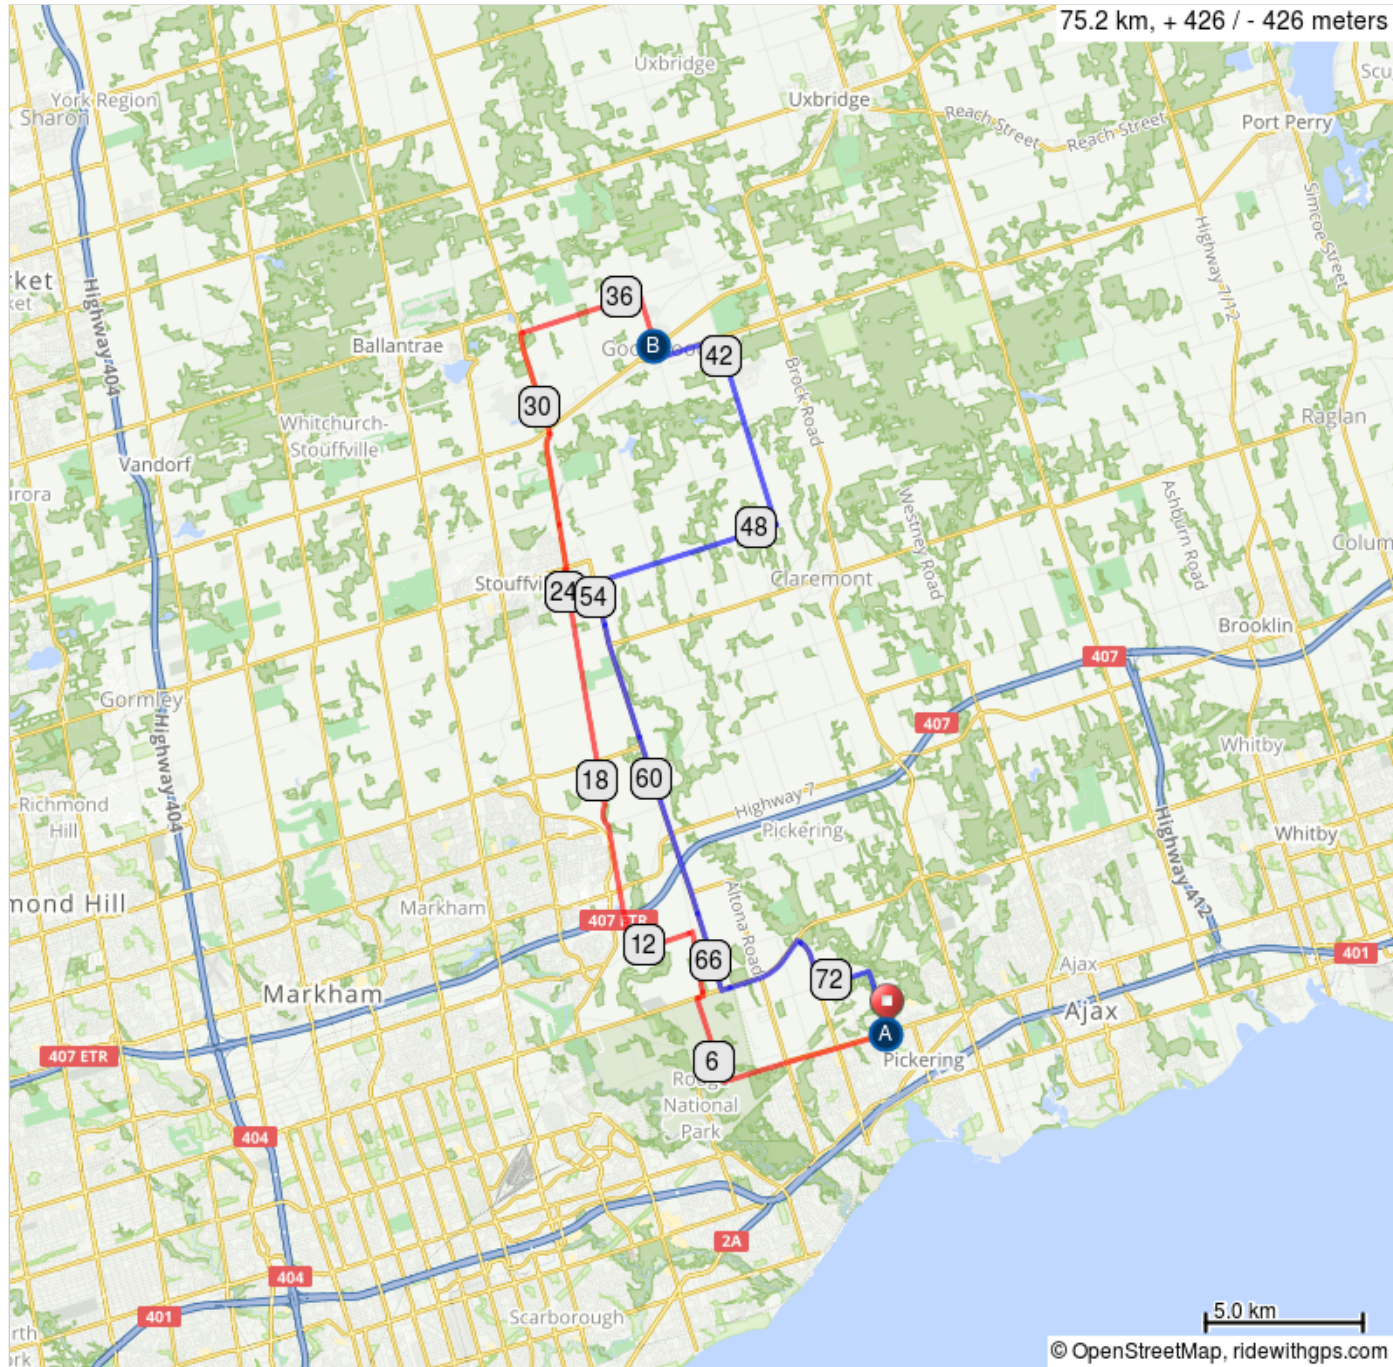

# 75 km The Bakery Regular

- A. Independent Plaza
- B. Anninas Bakery

## 75 km The Bakery Regular

Dist	Type	Note	Next
0.0	▶	Start of route	0.0
0.0	←	Go west on Finch	5.4
5.4	→	Finch Ave turns R and becomes Beare Rd	2.8
8.2	→	R onto Steeles Ave	0.2
8.4	←	L onto 11 Line	2.1
10.5	←	L onto 14th Ave	2.1
12.5	→	R onto Reesor Rd	10.2
22.8	↑	Continue onto Tenth Line	2.1
24.9	→	R onto Main St	0.1
24.9	←	L onto Tenth Line	4.2
29.2	↑	Continue onto York Durham 30	3.4
32.5	→	R onto Wagg Rd	4.7
37.3	→	R onto Concession Road 3	1.7
39.0	🍴	Annina's Bakery Yummmm!	0.4
39.3	←	L onto Goodwood Rd	2.0
41.3	→	R onto Concession 4	5.8
47.1	→	R onto Uxbridge/Pickering Townline	6.4
53.4	←	L onto York Durham 30	13.5
66.9	←	L onto Taunton Rd	3.0
69.9	→	R onto Whites Rd	1.7
71.5	←	L onto Concession 3	1.6
73.1	→	Concession 3 turns R and becomes Dixie Rd	2.0
75.2	🏁	End of route	0.0

75.2 kilometers. +426/-426 meters