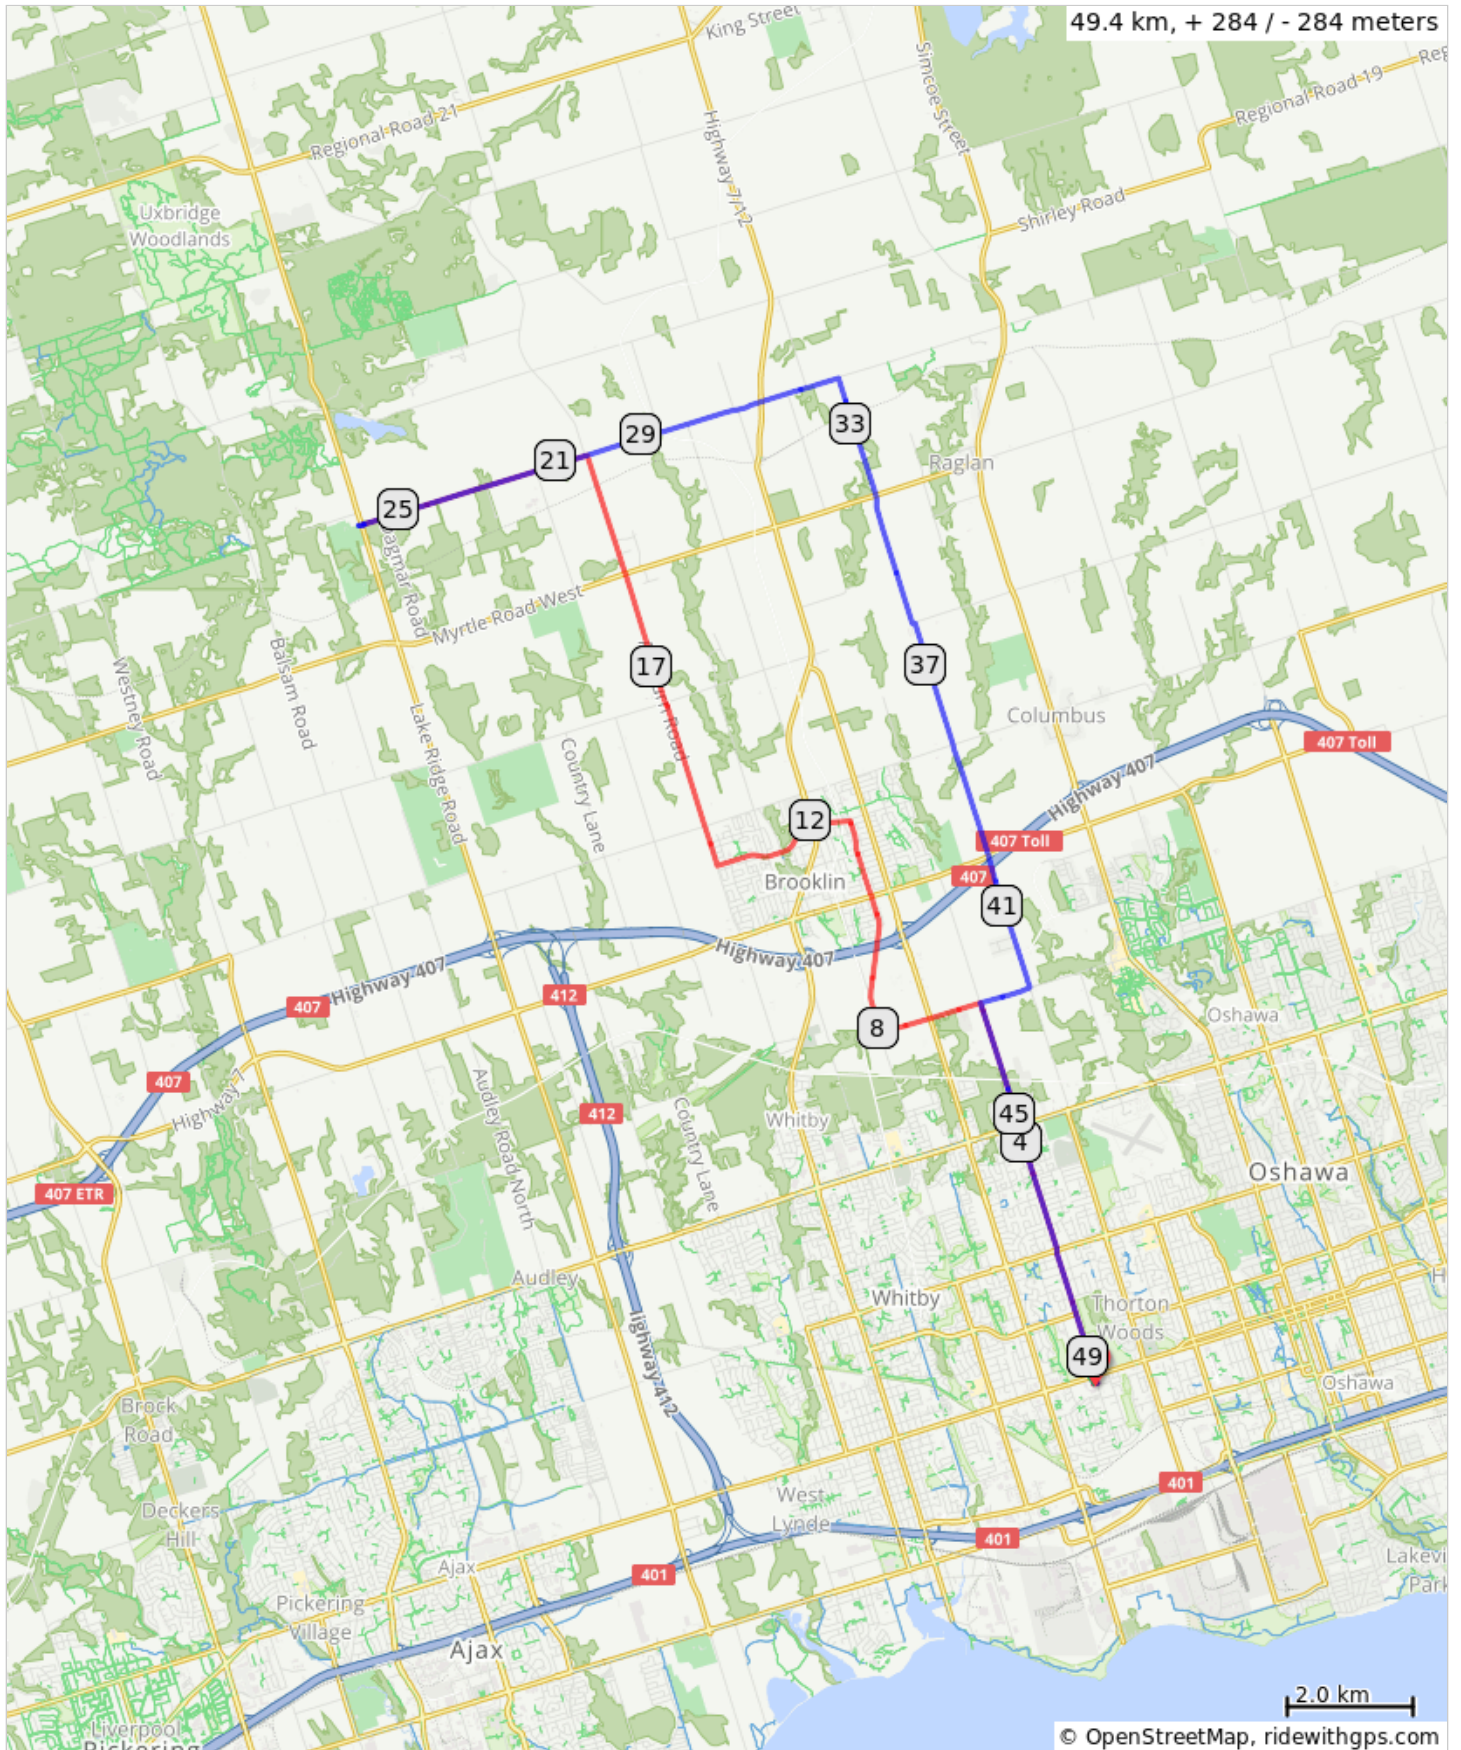

# Hy Hope Tart Ride

To Hy-Hope farms for a tart

## Hy Hope Tart Ride

Dist	Next	Type	Note
0.0	0.1	📍	Start of route
0.1	0.1	←	L onto Kendalwood Rd
0.2	6.2	↑	Continue onto Garrard Rd
6.3	1.6	←	L onto Conlin Rd
8.0	2.2	→	R onto Anderson St
10.2	1.3	↑	Continue onto Watford St
11.4	2.3	←	L onto Carnwith Dr
13.8	6.8	→	R onto Ashburn Rd
20.5	3.7	←	L onto Townline Rd
24.3	0.1	⚠️	Butter Tart stop at Hy-Hope Farm
24.3	7.3	↑	After the break go back on Townline Rd
31.7	0.5	↑	Continue onto Coates Rd W
32.2	4.1	→	R onto Thornton Rd N
36.3	6.0	→	R to stay on Thornton Rd N
42.3	0.8	↑	At the roundabout, 1st exit west onto Conlin Rd
43.1	6.2	←	L onto Garrard Rd
49.3	0.1	↑	Continue onto Kendalwood Rd
49.4	0.1	→	R back into Kendalwood Plaza
49.4	0.0	📍	End of route

49.4 kilometers. +320/-320 meters