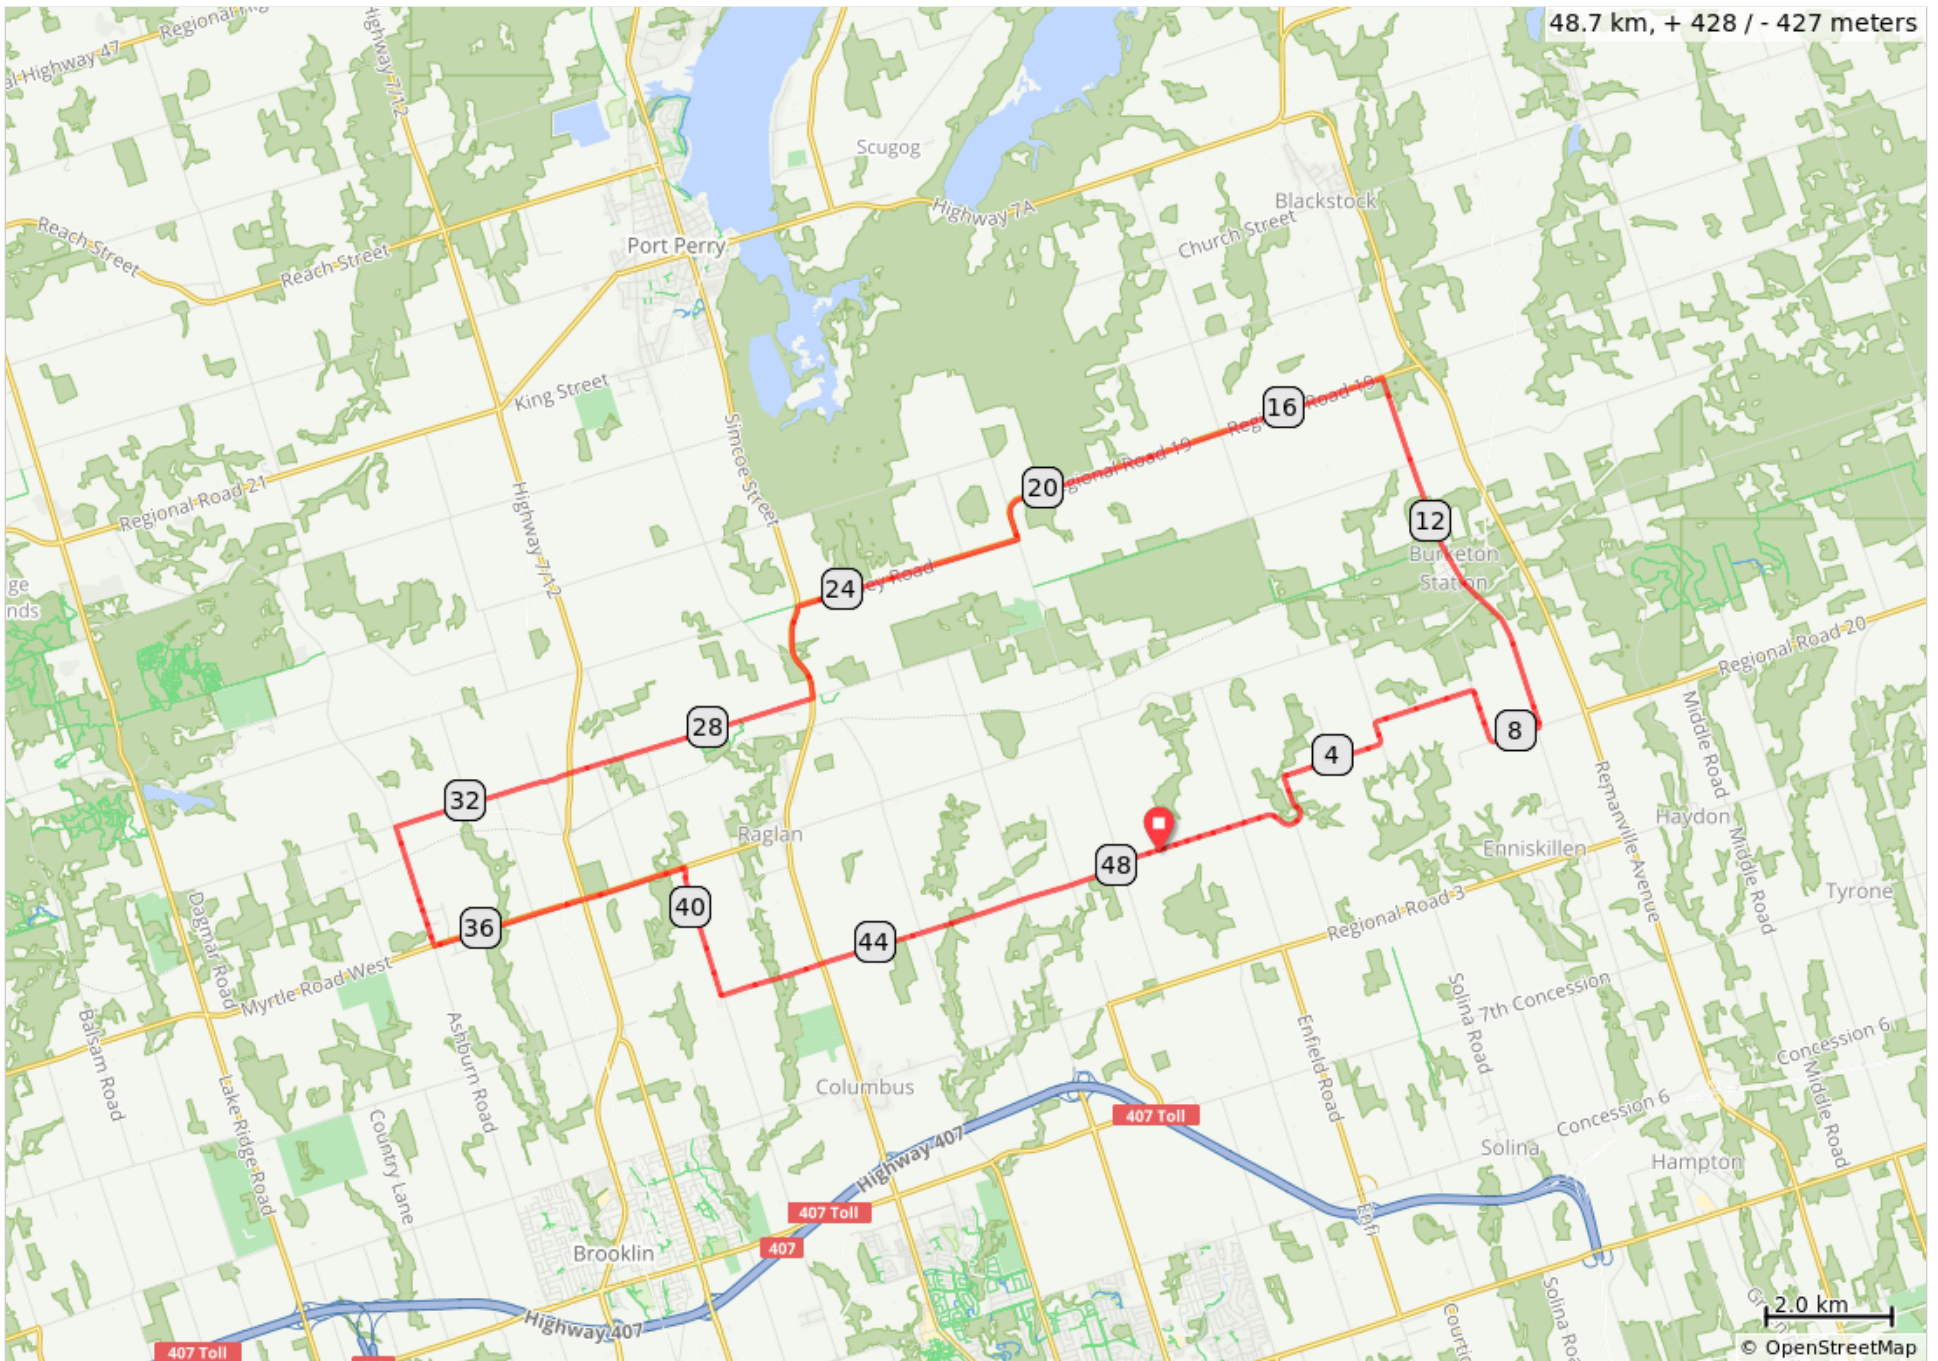

2019 Roman's Memorial Regular Ride

Dist	Type	Note	Next
0.0	📍	Start of route	0.0
0.0	←	L out of driveway	8.3
8.3	←	L onto Old Scugog Rd	6.1
14.4	←	L onto Shirley Rd	6.7
21.2	→	R onto Shirley Rd	3.6
24.8	←	L onto Simcoe St	1.6
26.3	→	R onto Coates Rd W	2.7
29.1	←	L onto Thornton Rd N	4.1
33.1	↑	Continue onto Howden Rd W	6.6
39.7	←	L onto Townline Rd N	0.1
39.8	→	R onto Concession Rd 9	0.6
40.5	📍	End of route	0.0

40.5 kilometers. +464/-464 meters

2019 Roman's Memorial Extended Ride

48.7 km, + 428 / - 427 meters

2019 Roman's Memorial Extended Ride

Dist	Type	Note	Next
0.0	📍	Start of route	0.0
0.0	←	L out of driveway	8.3
8.3	←	L onto Old Scugog Rd	6.1
14.4	←	L onto Shirley Rd	6.7
21.2	→	R onto Shirley Rd	3.6
24.8	←	L onto Simcoe St	1.6
26.3	→	R onto Coates Rd W	3.2
29.6	↑	Continue onto Townline Rd	3.6
33.2	←	L onto Ashburn Rd	2.0
35.2	←	L onto Myrtle Rd W	4.1
39.3	→	R onto Thornton Rd N	2.1
41.4	↑	Continue onto Howden Rd W	6.6
48.0	←	L onto Townline Rd N	0.1
48.1	→	R onto Concession Rd 9	0.6
48.7	📍	End of route	0.0

48.7 kilometers. +546/-547 meters