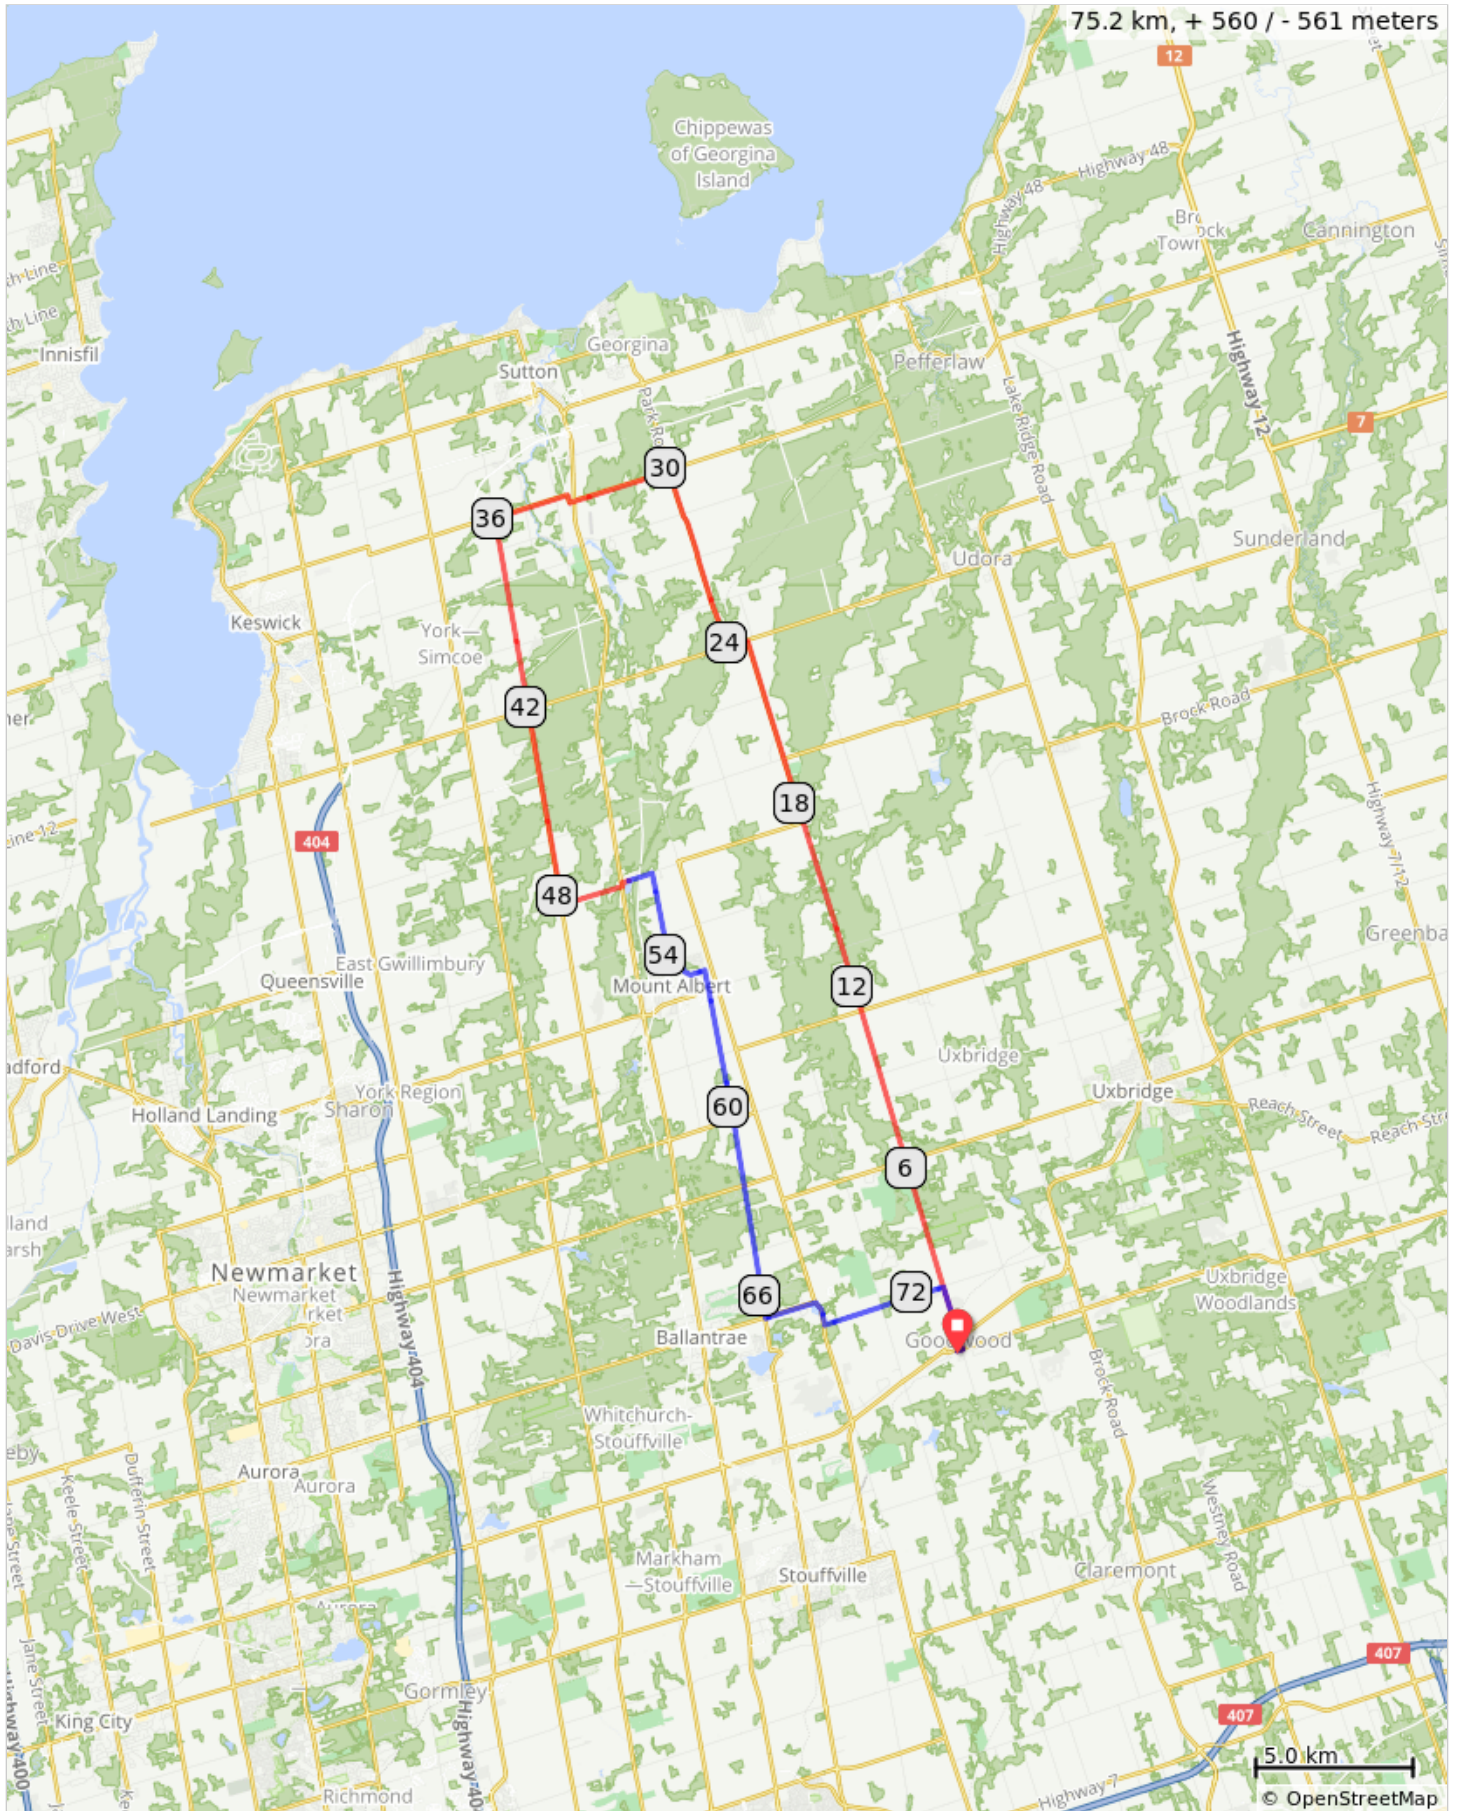

# Goodwood-Mount Albert 75

## Goodwood-Mount Albert 75

Dist	Next	Type	Note
0.0	0.0	📍	Start of route
0.0	0.2	➔	R out of parking lot
0.2	23.3	➡	L onto Concession 3 Rd
23.4	0.7	➡	L onto Ravenshoe Rd
24.1	5.8	➔	R onto Park Rd
30.0	3.3	➡	L onto Old Homestead Rd
33.2	2.6	➔	R to stay on Old Homestead Rd
35.9	12.3	➡	L onto McCowan Rd
48.2	2.0	➡	L onto Queensville Side Rd E
50.2	0.1	➡	L onto ON-48 N
50.3	0.2	➔	R onto Queensville Side Rd E
50.5	0.7	☕	Coffee Break at Railyards Wake Park
51.3	3.0	➔	R onto Centre St
54.3	1.2	➡	L onto King St E
55.5	11.1	➔	R onto Ninth Line
66.6	1.6	➡	L onto Aurora Rd
68.3	0.8	➔	R onto York Durham Line 30
69.0	3.9	➡	L onto Wagg Rd
73.0	2.0	➔	R onto Concession 3 Rd
75.0	0.2	➔	R onto Goodwood Rd
75.2	0.0	➡	Parking lot
75.2	0.0	📍	End of route

75.2 kilometers. +560/-561 meters