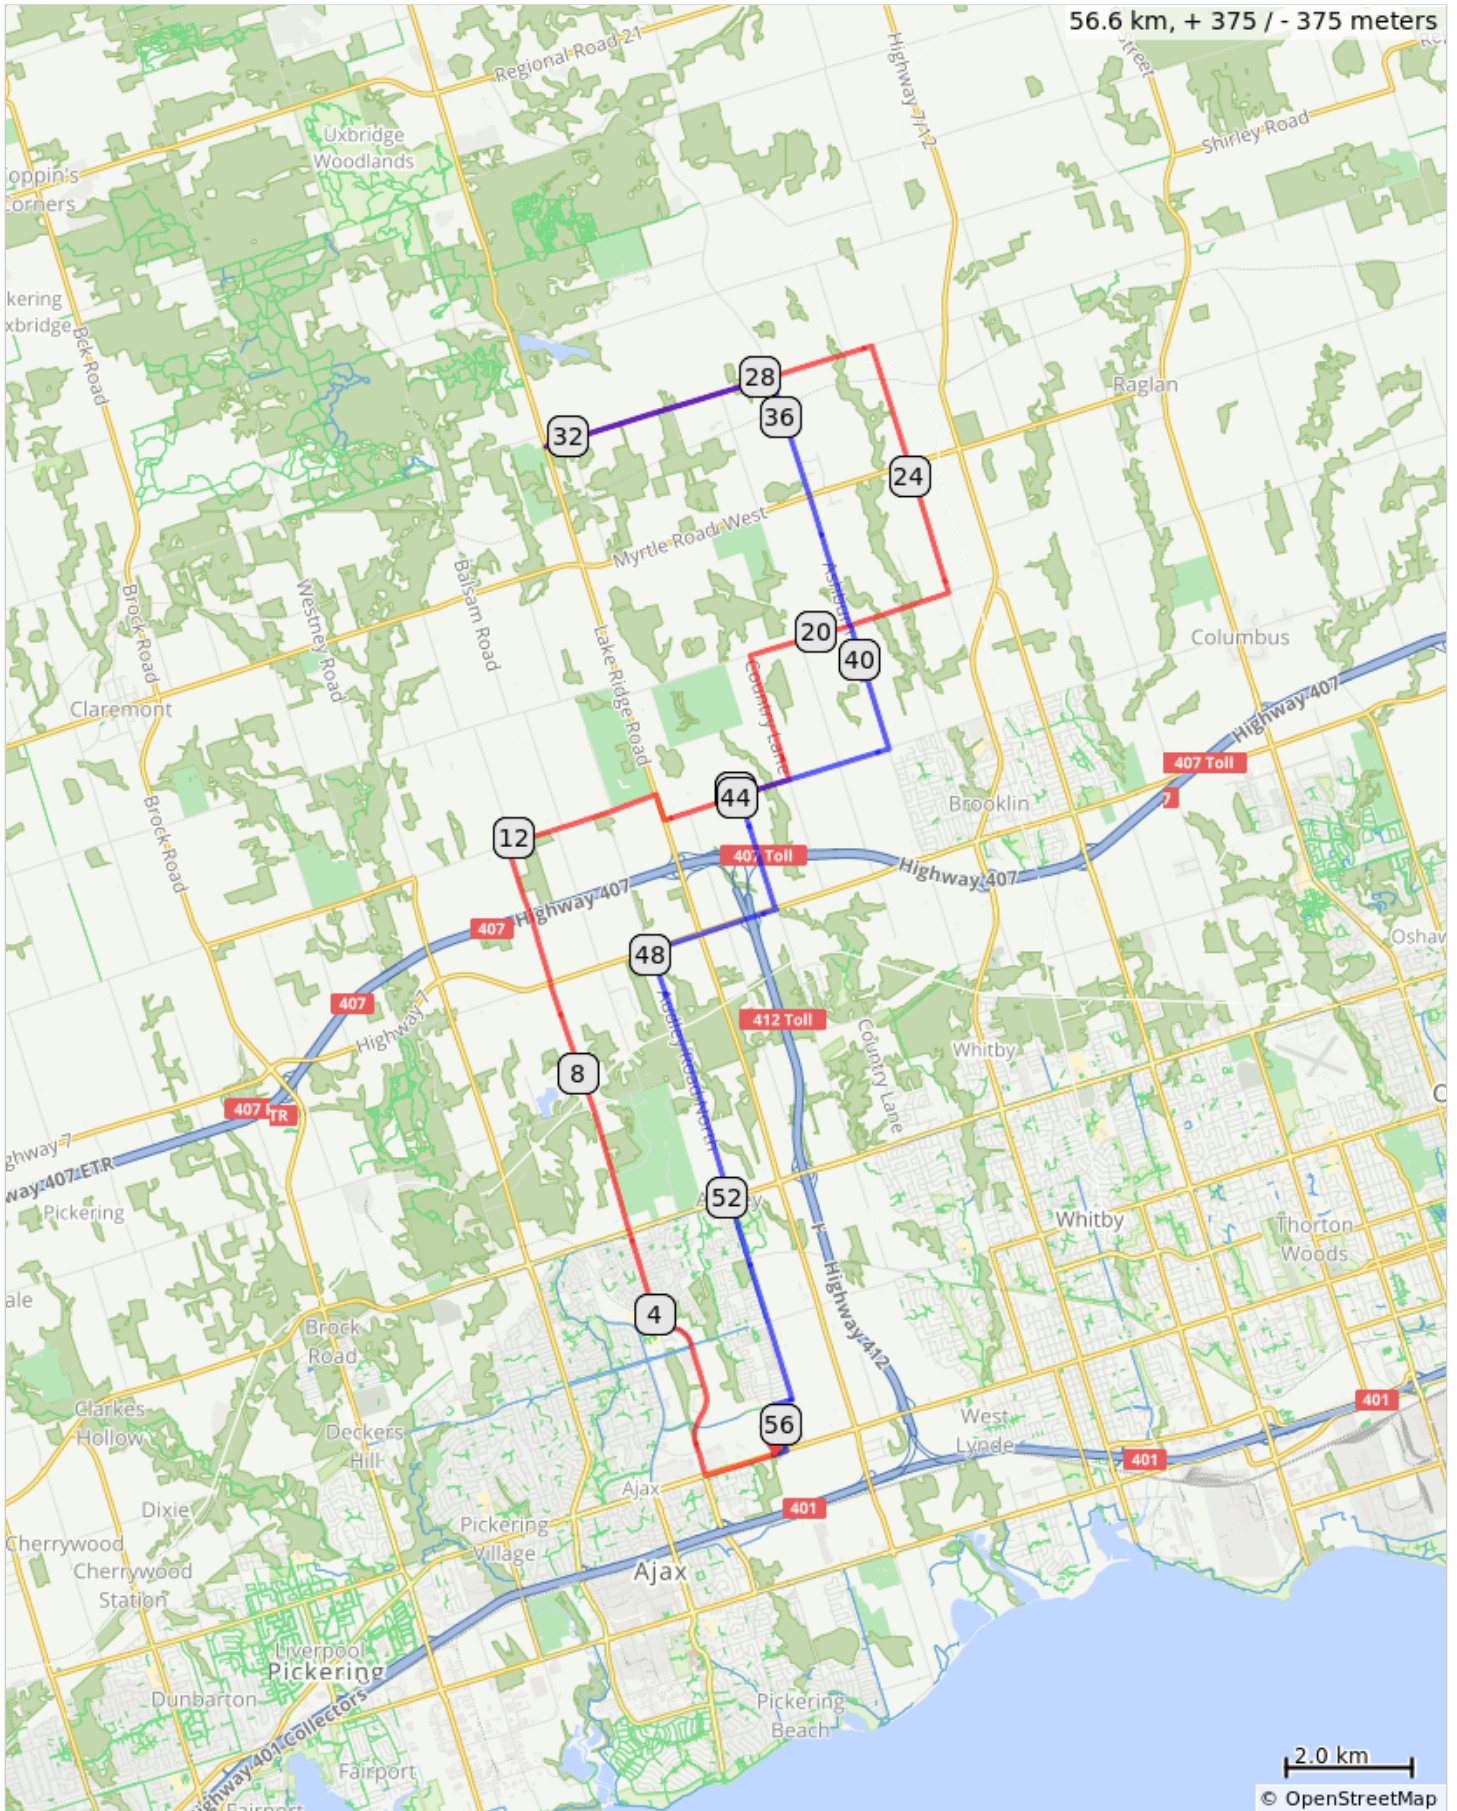

## Ajax Downs - Hy Hope Farms2

Dist	Next	Type	Note
0.0	0.0	📍	Start of route
0.0	1.1	➔	R Kingston Road
1.1	10.7	➔	R onto Salem Rd
11.8	2.5	➔	R onto Concession Rd 7
14.3	0.4	➔	R onto Lake Ridge Rd
14.7	2.1	➡	L onto Columbus Rd W
16.8	2.0	➡	L onto Country Ln
18.9	3.3	➔	R onto Brawley Rd W
22.1	4.1	➡	L onto Duffs Rd
26.2	5.3	➡	L onto Townline Rd
31.6	3.7	☕	Coffee break at Hy Hope Farms
35.3	6.1	➔	R onto Ashburn Rd
41.4	2.5	➔	R onto Columbus Rd W
43.9	1.9	➡	L onto Coronation Rd
45.8	2.1	➔	R onto ON-7
47.9	7.4	➡	CAUTION: Turn L onto Audley Rd
55.3	0.3	➔	R onto Kerrison Dr E
55.6	0.8	↑	At the roundabout, take the 3rd exit onto Alexander's Crossing
56.4	0.2	➔	R onto Durham Regional Hwy 2
56.6	0.0	➔	R back into parking lot
56.6	0.0	📍	End of route

56.6 kilometers. +375/-375 meters