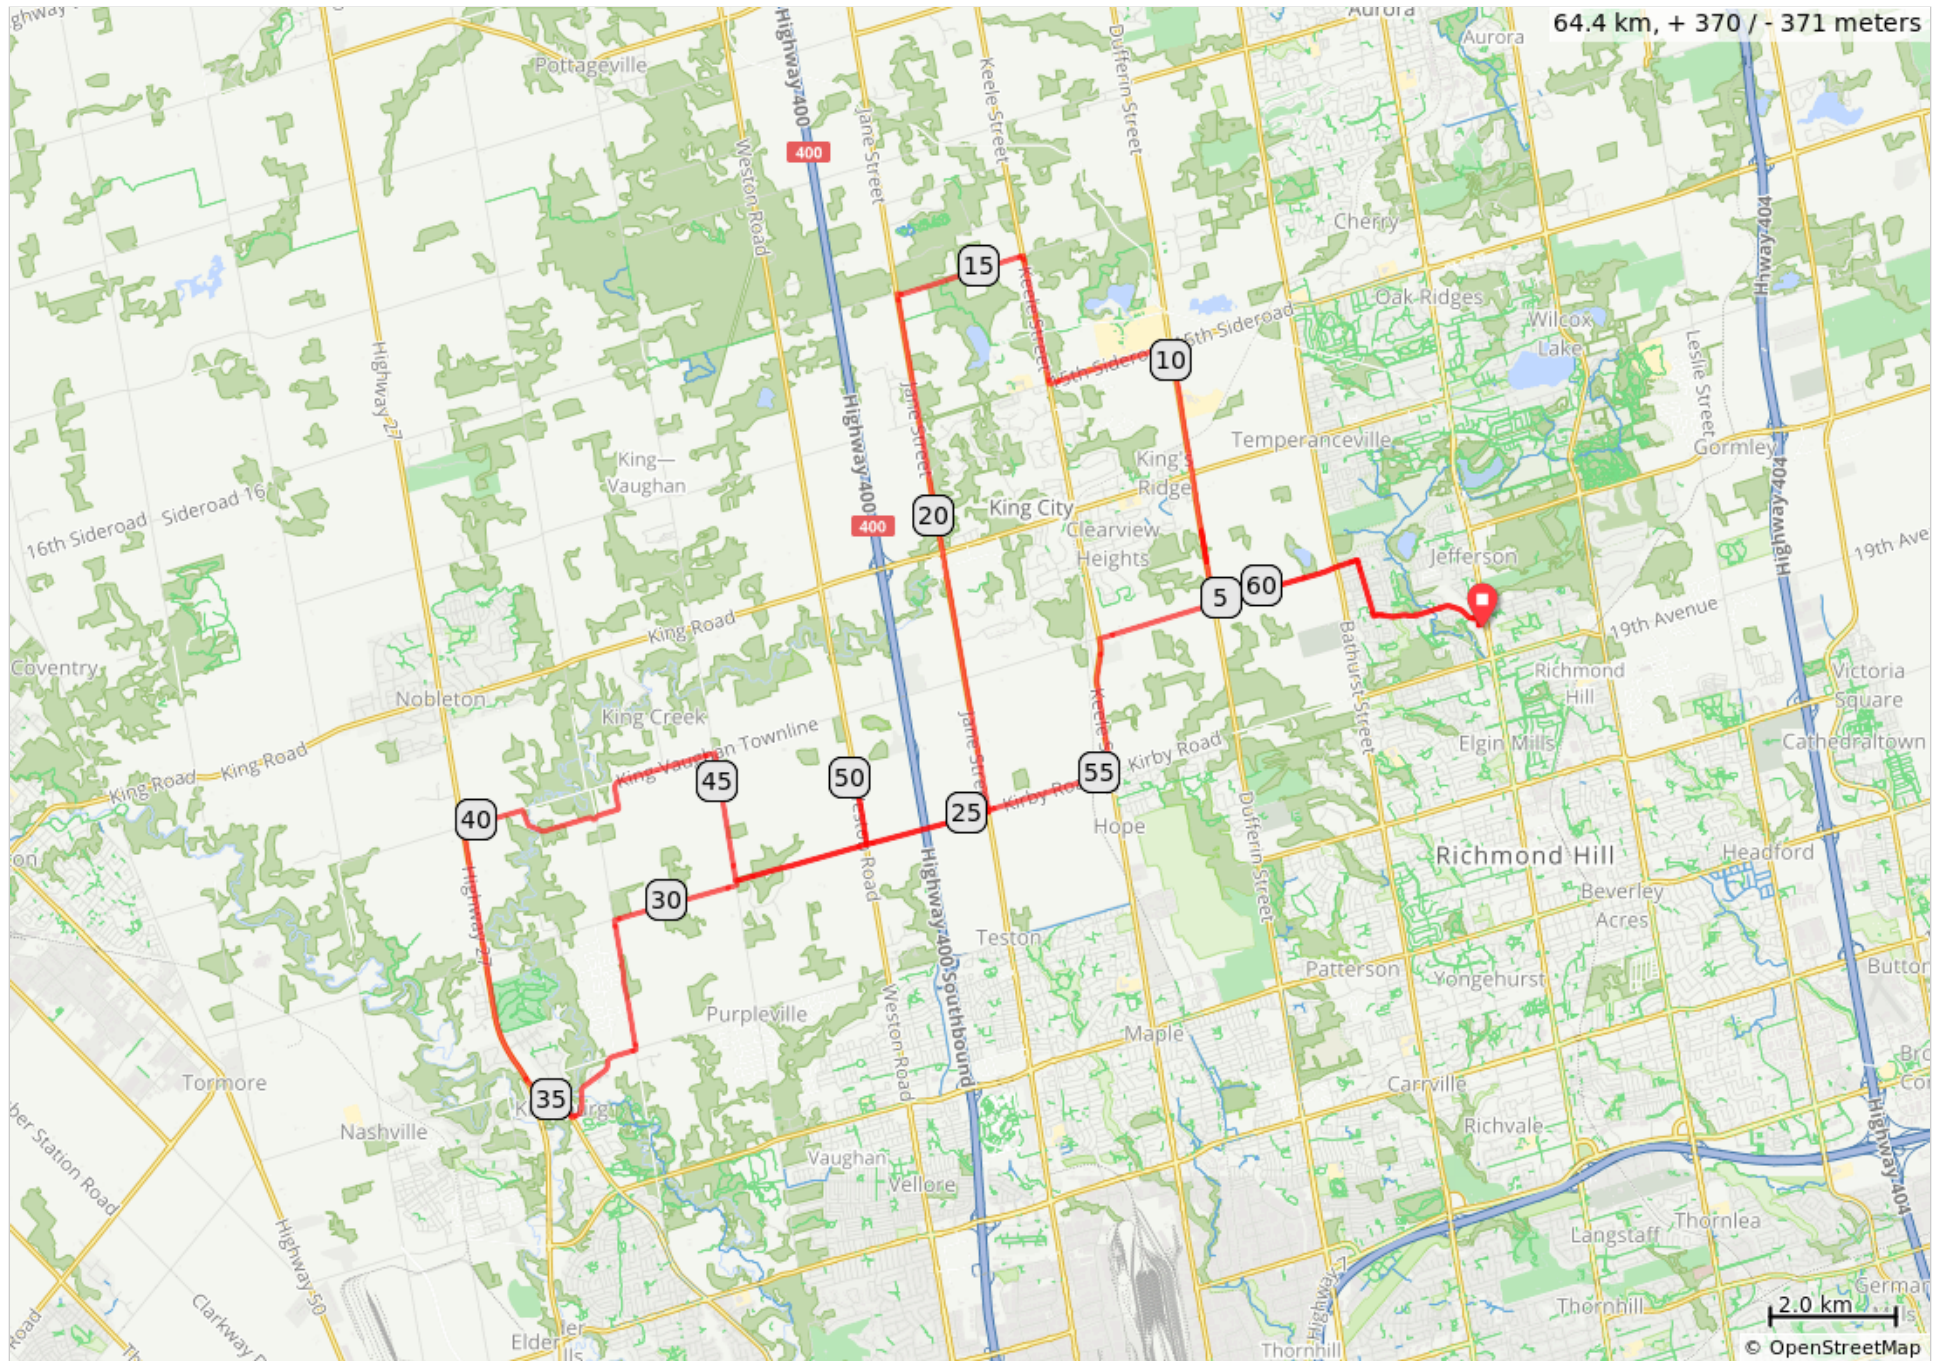

YRCC Picnic 2019 Alt 2

64.4 km, + 370 / - 371 meters

YRCC Picnic 2019 Alt 2

Dist	Next	Type	Note
0.0	0.0	📍	Start of route
0.0	0.1	➔	R
0.2	0.6	←	L onto Tower Hill Rd
0.8	0.4	↑	At the roundabout, continue straight to stay on Tower Hill Rd
1.2	0.7	↑	At the roundabout, continue straight to stay on Tower Hill Rd
1.9	0.5	↑	At the roundabout, take the 1st exit onto Selwyn Rd
2.3	0.5	↑	Continue onto Lourakis St
2.8	0.3	←	L onto Milos Rd
3.1	2.0	↑	Continue onto King Vaughan Rd
5.2	5.1	➔	R onto Dufferin St/York Regional Rd 53
10.3	2.0	←	L onto 15th Sideroad/York Regional Rd 40
12.3	2.1	➔	R onto Keele St/York Regional Rd 6
14.3	2.1	←	L onto 16th Sideroad
16.4	8.3	←	L onto Jane St/York Regional Rd 55
24.7	4.1	➔	R onto Kirby Rd
28.8	0.1	←	L onto Pine Valley Dr
28.9	2.0	➔	R onto Kirby Rd
30.9	2.1	←	L onto Kipling Ave
33.0	0.4	➔	R onto Teston Rd
33.4	1.2	↑	Continue onto Stegman's Mill Rd
34.6	0.8	➔	R onto Islington Ave
35.4	4.3	➔	Slight R onto ON-27
39.7	4.8	➔	R onto King Vaughan Rd
44.5	2.0	➔	R onto Pine Valley Dr

44.5 kilometers. +271/-277 meters

Dist	Next	Type	Note
46.6	2.1	←	L onto Kirby Rd
48.7	1.0	←	L onto Weston Rd/York Regional Rd 56 (signs for Weston Road)
49.7	0.3	←	L
50.1	1.0	➔	R onto Weston Rd/York Regional Rd 56
51.1	2.0	←	L onto Kirby Rd
53.1	0.0	←	L onto Jane St/York Regional Rd 55
53.1	2.0	➔	R onto Kirby Rd
55.1	2.1	←	L onto Keele St/York Regional Rd 6
57.3	3.9	➔	R onto King Vaughan Rd
61.2	0.3	↑	Continue onto Milos Rd
61.5	0.5	➔	R onto Lourakis St
62.0	0.5	↑	Continue onto Selwyn Rd
62.4	0.7	↑	At the roundabout, take the 3rd exit onto Tower Hill Rd
63.1	0.4	↑	At the roundabout, continue straight to stay on Tower Hill Rd
63.6	0.7	↑	At the roundabout, continue straight to stay on Tower Hill Rd
64.2	0.1	➔	R
64.3	0.0	←	L
64.4	0.0	📍	End of route

19.9 kilometers. +99/-60 meters